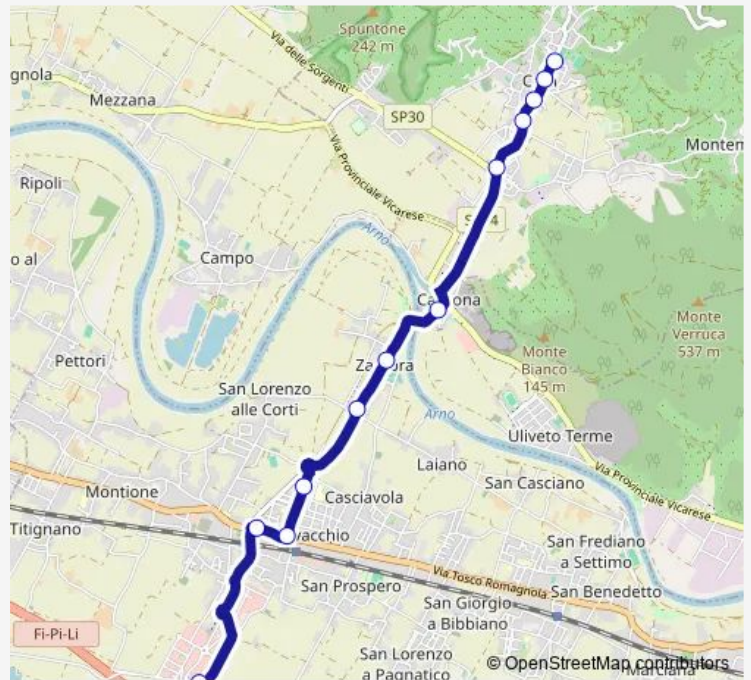

Tre Colli — Calci Campo Sportivo

Monday	06:49-19:51
Tuesday	06:49-19:51
Wednesday	06:49-19:51
Thursday	06:49-19:51
Friday	06:49-19:51
Saturday	06:49-19:51
Sunday	—

Route info

Direction: Tre Colli

Stops: 9

Trip Duration: 0 hour 9 min

161 — Tre Colli-Montemagno-Calci-Navacchio

Direction

Calci Campo Sportivo — (Tmp) Navacchio Centro Commerciale

12 stops

[Open route schedule](#)

Calci Campo Sportivo

Calci