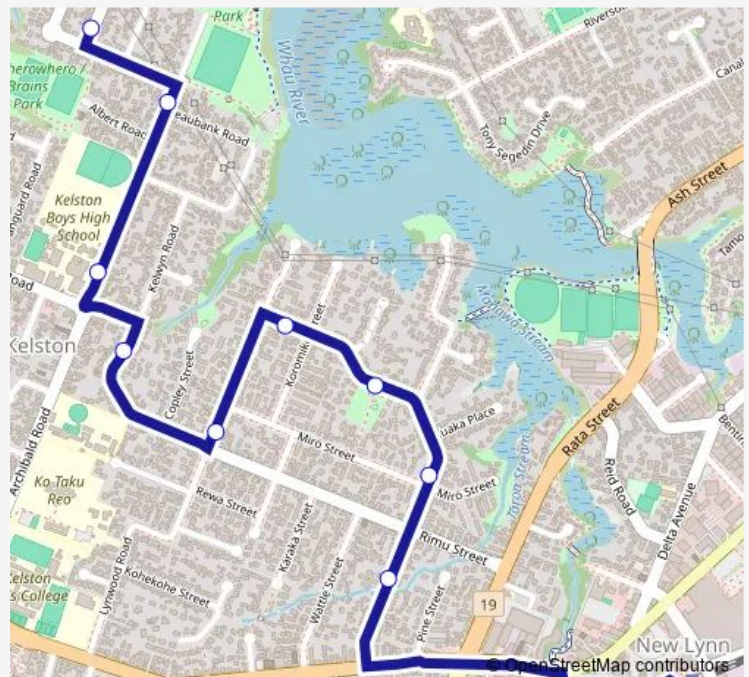

Miro Street

Manuka Park

Nikau Street/Lynwood Road

Rimu Street

Kelwyn Road

Archibald Road/Kelston Boys' High School

Beaubank Road

Brains Park

Route schedule

Stop C New Lynn — Brains Park

Monday 06:15-22:15

Tuesday 06:15-22:15

Wednesday 06:15-22:15

Thursday 06:15-22:15

Friday 06:15-22:15

Saturday 06:15-22:15

Sunday 07:15-21:15

Route info

Direction: Stop C New Lynn

Stops: 10

Trip Duration: 0 hour 12 min

161

Direction

Brains Park — Stop E New Lynn

14 stops

[Open route schedule](#)

Brains Park

Ingleby Place

Cobham Reserve

Kiernan Place

Brains Park

Beaubank Road