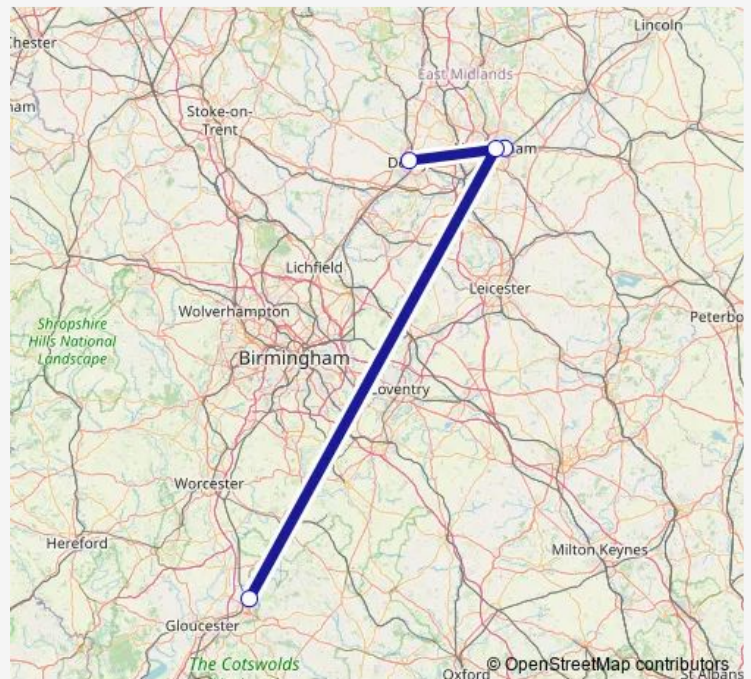

Bus Cf3 Bus Station, Derby-Cheltenham Racecourse , Cheltenham

[Go to website](#)

Direction

Bus Station,Bay 25 — Cheltenham Racecourse (Gloucs Warwicks Railway),

4 stops

[Open route schedule](#)

Bus Station,Bay 25

Racecourse Park & Ride,Stop Ck28

Broad Marsh Bus Station,Bay 10

Cheltenham Racecourse (Gloucs Warwicks Railway),

Route schedule

Bus Station,Bay 25 — Cheltenham Racecourse (Gloucs Warwicks Railway),

Monday	—
Tuesday	07:00
Wednesday	—
Thursday	—
Friday	07:00
Saturday	—
Sunday	—

Route info

Direction: Bus Station,Bay 25

Stops: 4

Trip Duration: 3 hour 15 min

Direction

Cheltenham Racecourse (Gloucs Warwicks Railway), —
Bus Station,Bay 25

4 stops

[Open route schedule](#)

Monday	—
Tuesday	18:57
Wednesday	—
Thursday	—
Friday	18:57
Saturday	—
Sunday	—

Route info

Direction: Cheltenham Racecourse (Gloucs Warwicks
Railway),

Stops: 4

Trip Duration: 3 hour 23 min

Cf3 Bus time schedules and route maps are available in an offline PDF at busmaps.com. Use the busmaps.com website to see live bus times, train schedule or subway schedule, and step-by-step directions for all public transit in Nottingham