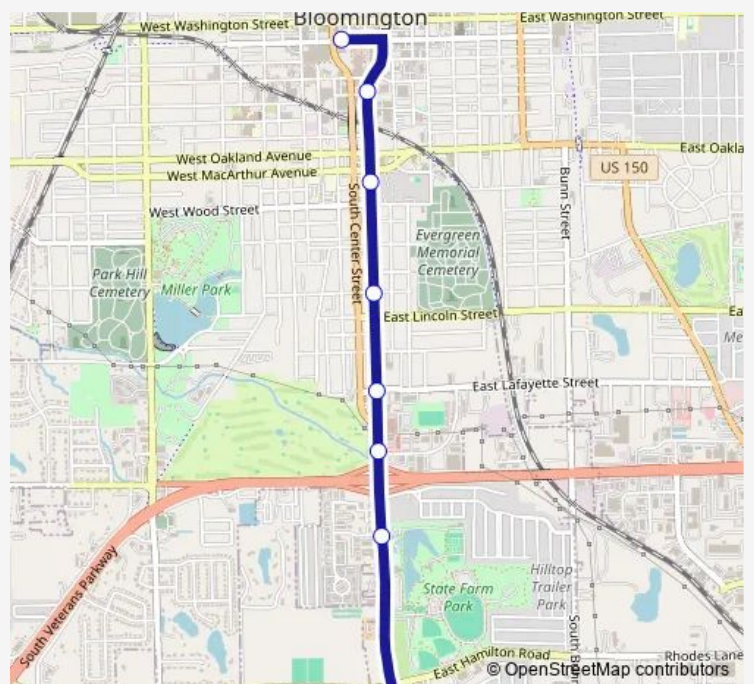

Bus Aqua Route

[Go to website](#)

Direction

Greyhound Rd & Southgate Dr — Downtown Bloomington
- 200 W Front St - Northside

8 stops

[Open route schedule](#)

Greyhound Rd & Southgate Dr

Main St & Oak Valley Rd

Main St & RT Dunn Dr - E

Main St & Lafayette St

Main St & Bissell St

Main St & Woodhill Towers

Main St & Olive St

Downtown Bloomington - 200 W Front St - Northside

Route schedule

Greyhound Rd & Southgate Dr — Downtown Bloomington
- 200 W Front St - Northside

Monday	05:40-20:40
Tuesday	05:40-20:40
Wednesday	05:40-20:40
Thursday	05:40-20:40
Friday	05:40-20:40
Saturday	06:40-20:40
Sunday	06:40-18:40

Route info

Direction: Greyhound Rd & Southgate Dr

Stops: 8

Trip Duration: 0 hour 9 min

 Aqua Route

Direction

Downtown Bloomington - 200 W Front St - Northside —
Greyhound Rd & Southgate Dr

10 stops

[Open route schedule](#)

Downtown Bloomington - 200 W Front St - Northside

Coliseum

Center St & Oakland Ave