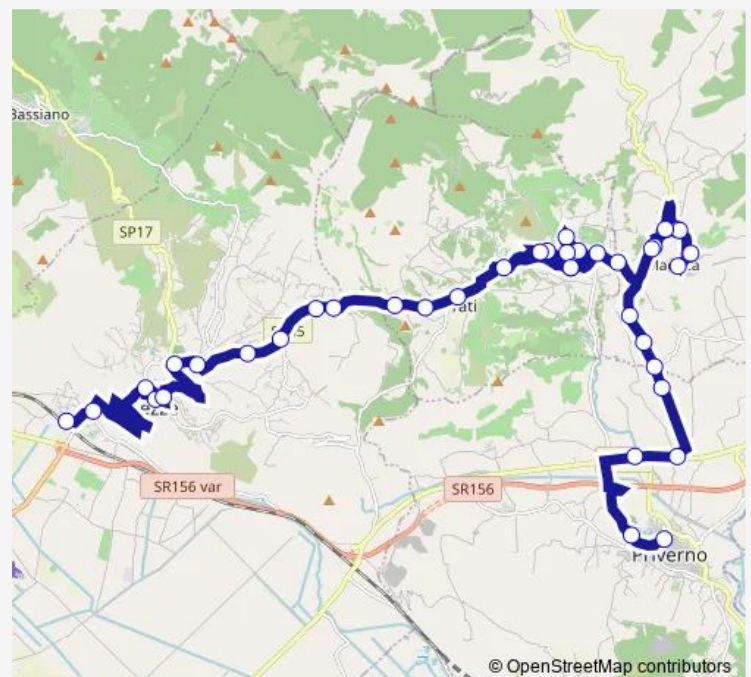

Roccagorga | Via Colombo # f3370

Roccagorga | Via Borgo Madonna # f3371

Route schedule

Sezze | Stazione FS # f3343 — Priverno | Terminal Bus | Ist. Superiore T. Rossi # f3429

Monday	15:50
Tuesday	15:50
Wednesday	15:50
Thursday	15:50
Friday	15:50
Saturday	15:40
Sunday	—

Route info

Direction: Sezze | Stazione FS # f3343

Stops: 41

Trip Duration: 1 hour 6 min

Sezze Scalo - Priverno # Pv75a

Roccagorga | Via Variante # f3366

Roccagorga | Cimitero # f3372

Maenza | Via Ponte Bocchetta # f3373