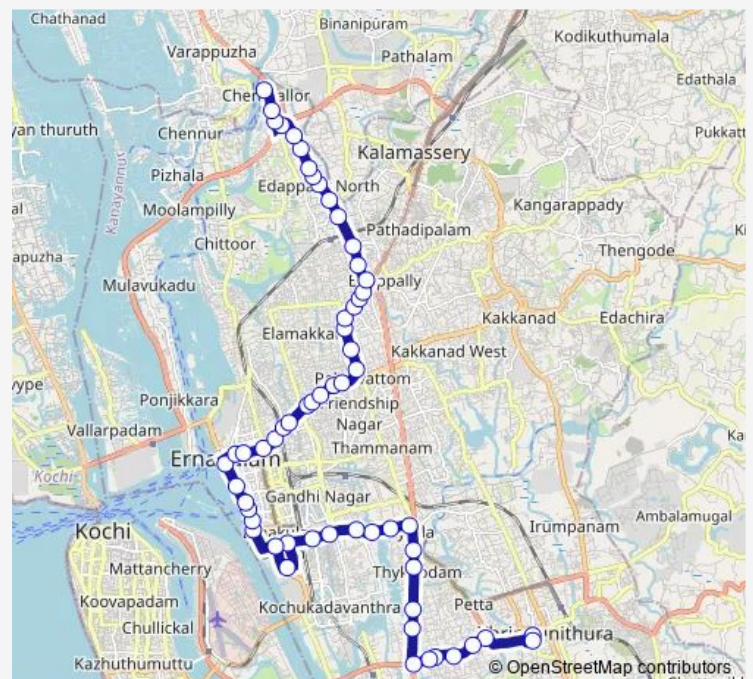

Thursday 06:00

Friday 06:00

Saturday 06:00

Sunday 06:00

Route info

Direction: Thrippunithura

Stops: 59

Trip Duration: 1 hour 19 min

Cheranellore ↔ Thrippoonithura (via Maradu)

Gandhi Square

Subash Park

Ernakulam Boat Jetty

Children's Park

Menaka

High Court Junction

Saritha

Jayanthi Road Junction

Gandhi Square

Taluk Hospital

Thrippunithura

Bus time schedules and route maps are available in an offline PDF at busmaps.com. Use the busmaps.com website to see live bus times, train schedule or subway schedule, and step-by-step directions for all public transit in Kanayannur