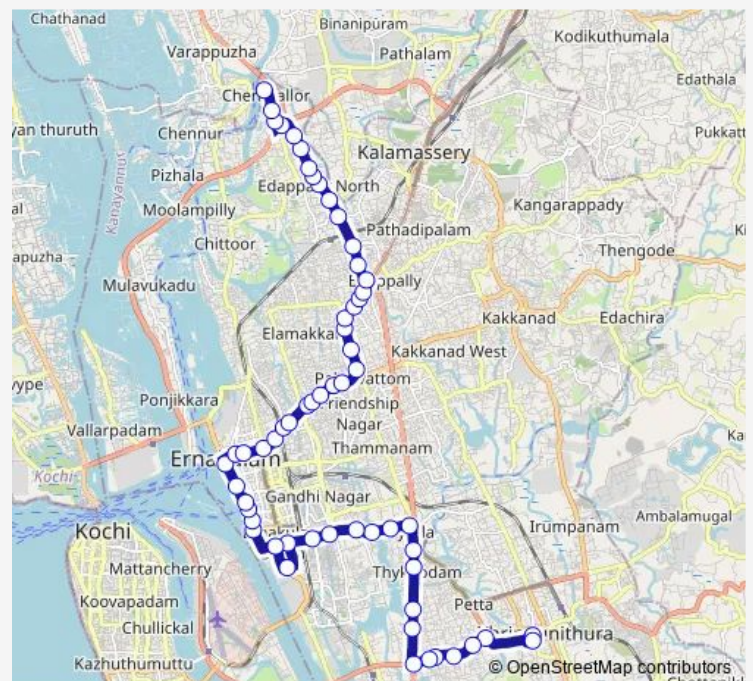

Thursday 06:00

Friday 06:00

Saturday 06:00

Sunday 06:00

Route info

Direction: Thrippunithura

Stops: 59

Trip Duration: 1 hour 19 min

Cheranellore ↔ Thrippoonithura (via Maradu)

Gandhi Square

Subash Park

Ernakulam Boat Jetty

Children's Park

Menaka

High Court Junction

Saritha

Jayanthi Road Junction

Gandhi Square

Taluk Hospital

Thrippunithura

Bus time schedules and route maps are available in an offline PDF at busmaps.com. Use the busmaps.com website to see live bus times, train schedule or subway schedule, and step-by-step directions for all public transit in Kanayannur