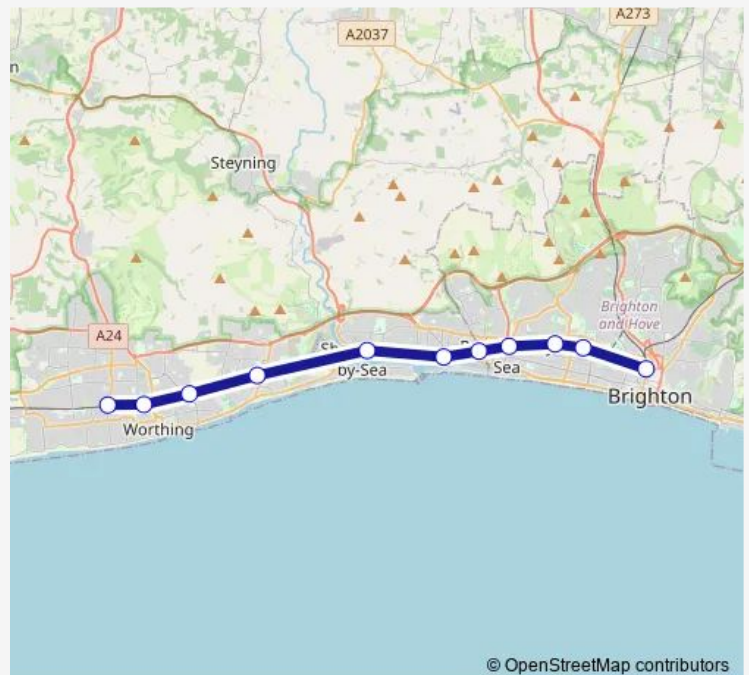

Rail Sn:Btn->Wwo SN train service from BTN to Wwo

[Go to website](#)

Direction

Brighton — West Worthing

11 stops

[Open route schedule](#)

Brighton

Hove

Aldrington

Portslade

Fishersgate

Southwick

Shoreham-by-Sea (Sussex)

Lancing

East Worthing

Worthing

West Worthing

Route schedule

Brighton — West Worthing

| | |
|-----------|---------------------------|
| Monday | 05:51-00:04 ⁺¹ |
| Tuesday | 00:04-00:04 ⁺¹ |
| Wednesday | 00:04-00:04 ⁺¹ |
| Thursday | 00:04-00:04 ⁺¹ |
| Friday | 00:04-00:04 ⁺¹ |
| Saturday | 00:04-00:04 ⁺¹ |
| Sunday | 00:04 |

Route info

Direction: Brighton

Stops: 11

Trip Duration: 0 hour 30 min

■ Sn:Btn->Wwo — SN train service from BTN to Wwo

Sn:Btn->Wwo Rail time schedules and route maps are available in an offline PDF at busmaps.com. Use the busmaps.com website to see live bus times, train schedule or subway schedule, and step-by-step directions for all public transit in Brighton