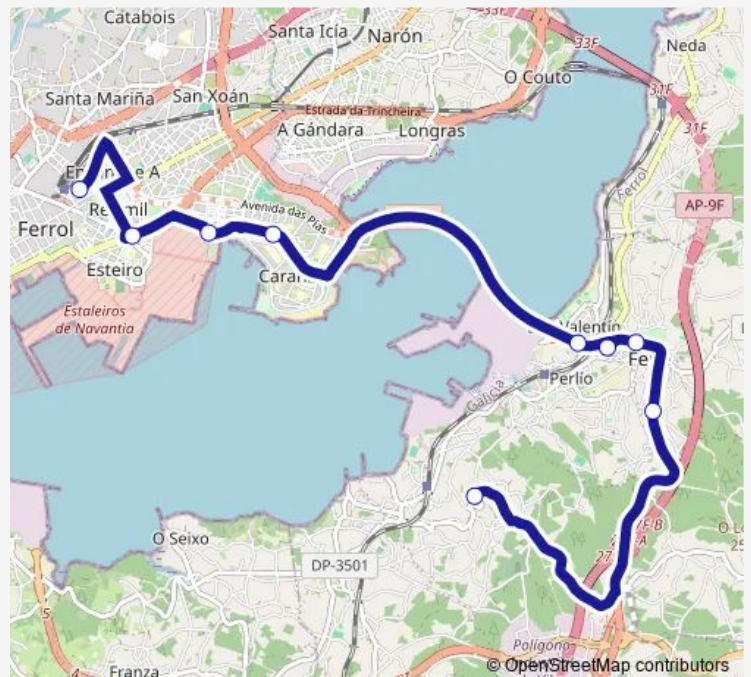

Bus XG871127 IES De Fene-Ferrol (por Pías)

[Go to website](#)

Direction

Ferrol E.A. — IES Fene

9 stops

[Open route schedule](#)

Ferrol E.A.

Esteiro

Antonio Escaño

Caranza - Mercado

Parador De Fene

Perlío

Fene

Cuartel De Fene

IES Fene

Route schedule

Ferrol E.A. — IES Fene

Monday 07:30

Tuesday 07:30-15:45

Wednesday 07:30

Thursday —

Friday 07:30

Saturday —

Sunday —

Route info

Direction: Ferrol E.A.

Stops: 9

Trip Duration: 0 hour 30 min

XG871127 — IES De Fene-Ferrol (por Pías)