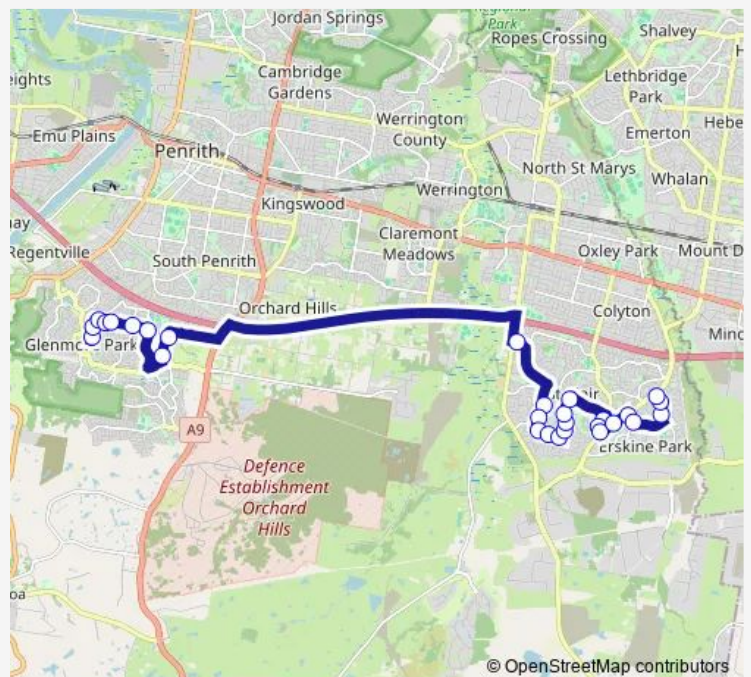

School Bus 4563 Bethany Catholic PS to Swallow Dr at Skylark Cr

[Go to website](#)

Direction

Bethany Catholic PS, William Howell Dr — Swallow Dr At Skylark Cres

28 stops

[Open route schedule](#)

- Bethany Catholic PS, William Howell Dr
- William Howell Dr Opp Glenmore Park Anglican Church
- The Lakes Dr Opp Jirang Pl
- Caroline Chisholm Girls High School, Near The Lakes Dr
- The Lakes Dr After Talara Av
- The Lakes Dr At Wolara Av
- Surveyors Creek Rd Opp Muru Dr
- St Andrews Dr Opp Huntingdale Dr
- Surveyors Creek Public School, St Andrews Dr
- Banks Dr After Mamre Rd
- Cook Pde Opp Cook Parade Childrens Centre
- Cook Pde Opp Snowy Cl
- Cook Pde Opp Pine Creek Cct
- Lukes Lane Reserve Cook Pde
- Cook Pde Before Blackwell Av
- Blackwell Public School Blackwell Av
- Blackwell Av Opp Napunyah Way
- Blackwell Av At The Grandstand
- Saunders Park, Blackwell Av
- Bennett Rd At Boeing Pl

Route schedule

Bethany Catholic PS, William Howell Dr — Swallow Dr At Skylark Cres

Monday	14:53
Tuesday	14:53
Wednesday	14:53
Thursday	14:53
Friday	14:53
Saturday	—
Sunday	—

Route info

Direction: Bethany Catholic PS, William Howell Dr

Stops: 28

Trip Duration: 0 hour 38 min

Bennett Rd Opp Shakespeare Dr

Bennett Rd Before Erskine Park Rd

Erskine Park Rd - 300m North From Bennett Rd

Peppertree Dr At Dilga Cres

Peppertree Dr Opp Swallow Dr

Swallow Dr Opp Fantail Cres

Swallow Dr Opp Warbler St

Swallow Dr At Skylark Cres

4563 School Bus time schedules and route maps are available in an offline PDF at busmaps.com. Use the busmaps.com website to see live bus times, train schedule or subway schedule, and step-by-step directions for all public transit in Liverpool