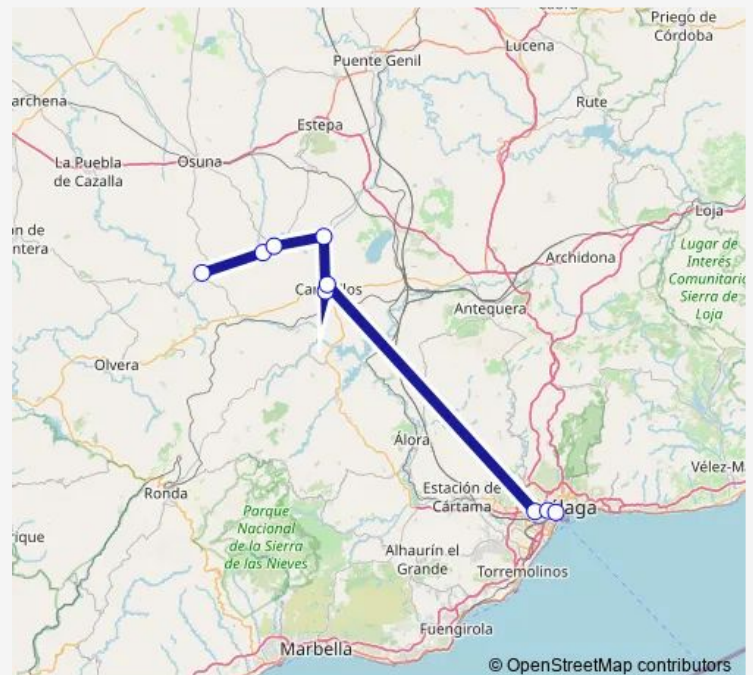

Bus ALSA - Saucej-Mal El Saucejo-Malaga

[Go to website](#)

Direction

El Saucejo — Malaga

9 stops

[Open route schedule](#)

El Saucejo

Los Corrales

Martin De La Jara

Sierra De Yeguas

Campillos (Ma)

Campillos Cruce

Malaga Hospital Clinico

Malaga Comisaria Policia Nac

Malaga

Route schedule

El Saucejo — Malaga

Monday 06:30

Tuesday 06:30

Wednesday 06:30

Thursday 06:30

Friday 06:30

Saturday —

Sunday —

Route info

Direction: El Saucejo

Stops: 9

Trip Duration: 2 hour 0 min

■ ALSA - Saucej-Mal — El Saucejo-Malaga

ALSA - Saucej-Mal Bus time schedules and route maps are available in an offline PDF at busmaps.com. Use the busmaps.com website to see live bus times, train schedule or subway schedule, and step-by-step directions for all public transit in Malaga