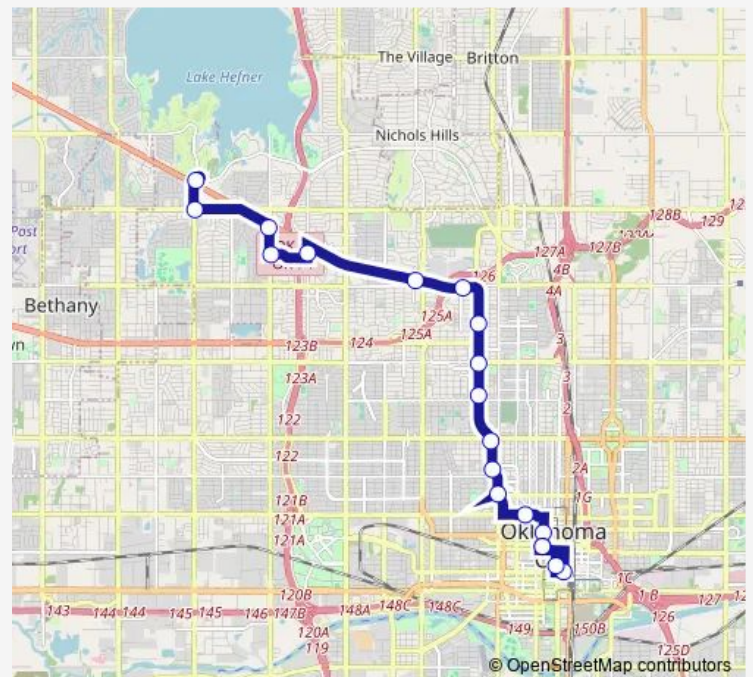

Classen & NW 13th

NW 10th & Dewey

Hudson & NW 8th

Transit Center -Bay R

Broadway & Main

Robinson & Park

Transit Center - BAY A

Route schedule

Meridian & Expressway — Transit Center - BAY A

Monday	05:00-00:02 ⁺¹
Tuesday	05:00-00:02 ⁺¹
Wednesday	05:00-00:02 ⁺¹
Thursday	05:00-00:02 ⁺¹
Friday	05:00-01:32 ⁺¹
Saturday	07:00-01:30 ⁺¹
Sunday	07:00-21:30

Route info

Direction: Meridian & Expressway

Stops: 19

Trip Duration: 0 hour 40 min

Rapid

Direction

Transit Center - BAY A — Meridian & Expressway

15 stops

[Open route schedule](#)

Transit Center - BAY A

NW 10th & Dewey

Classen & NW 13th

Classen & NW 18th

Classen & NW 23rd

Classen & NW 31st

Classen & NW 36th