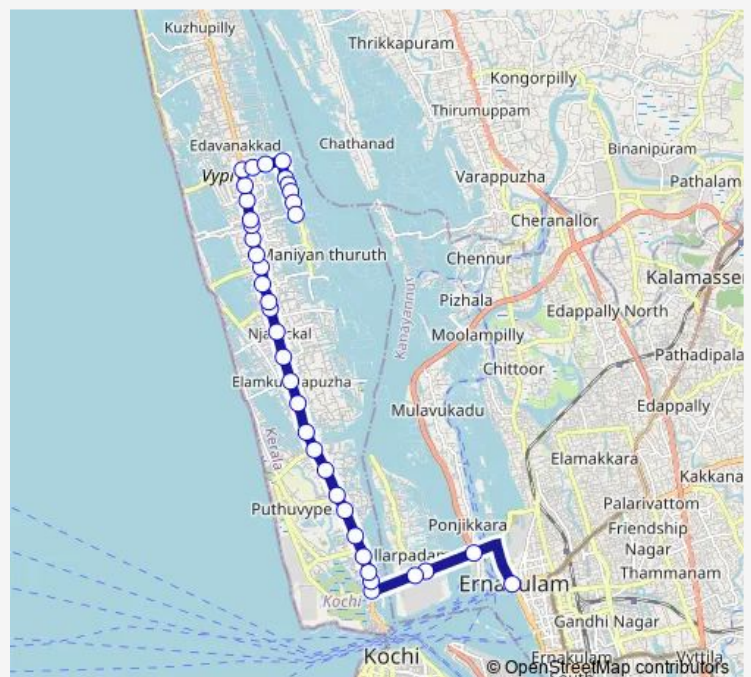

Thursday 06:00

Friday 06:00

Saturday 06:00

Sunday 06:00

Route info

Direction: High Court

Stops: 37

Trip Duration: 0 hour 53 min

Monday 06:00

Tuesday 06:00

Wednesday 06:00

Thursday 06:00

Friday 06:00

Saturday 06:00

Sunday 06:00

Route info