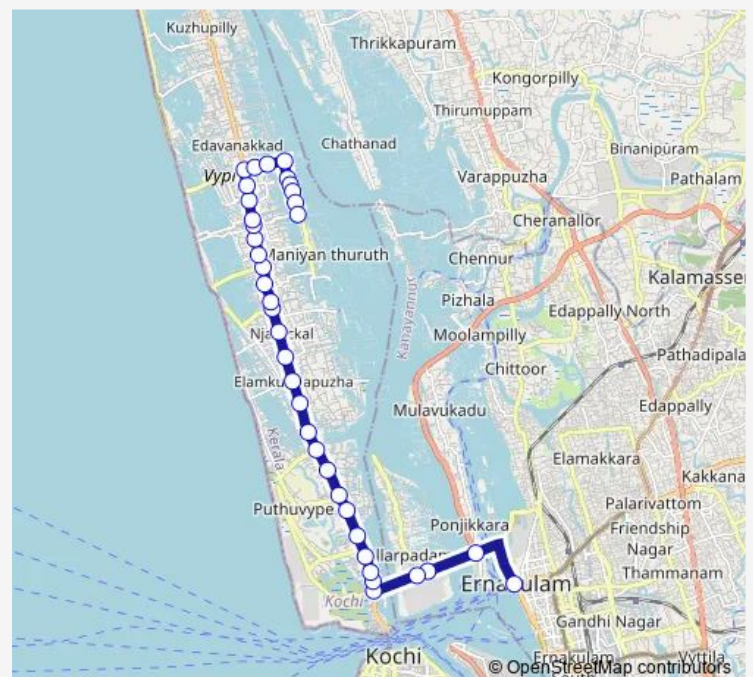

Thursday 06:00

Friday 06:00

Saturday 06:00

Sunday 06:00

Route info

Direction: High Court

Stops: 37

Trip Duration: 0 hour 53 min

Monday 06:00

Tuesday 06:00

Wednesday 06:00

Thursday 06:00

Friday 06:00

Saturday 06:00

Sunday 06:00

Route info