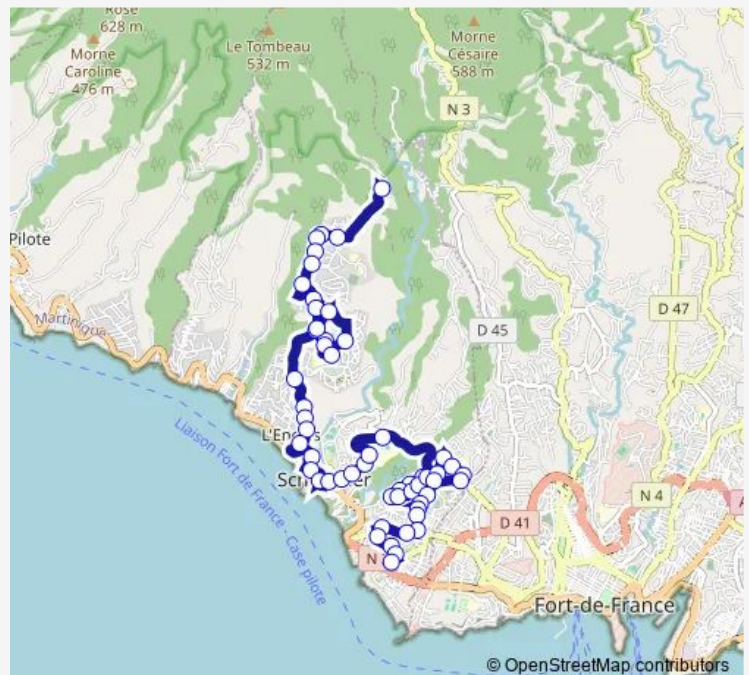

Direction: Monastere

Stops: 55

Trip Duration: 0 hour 45 min

105 — Monastere Anse Madame Ccom Bateliere

Stade

Stade

Victor Schoelcher

College Vincent Placol

## Direction

Amicale — Monastere

31 stops

[Open route schedule](#)

Amicale

Tourterelle

Ombrelle

Les Plantes

## Route schedule

Amicale — Monastere

Monday 05:45

---

Tuesday 05:45

---

Wednesday 05:45

---

## Route info

Direction: Amicale

Stops: 31

Trip Duration: 0 hour 34 min

College De Terreville

Ctre Comm Terreville

Cimetière Terreville

Maison De Retraite