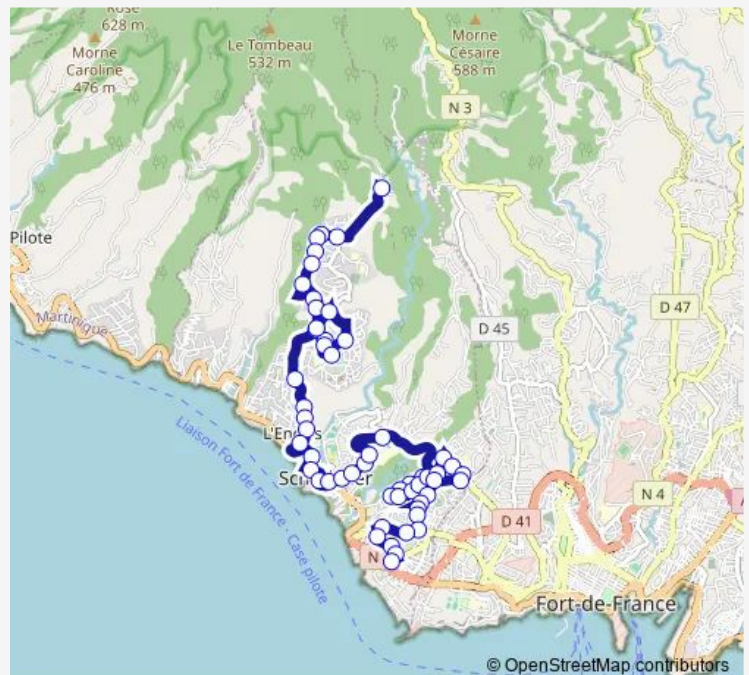

**Route schedule**

Monastere — Centre Commercial Batelière

Monday	06:29-19:30
Tuesday	06:29-19:30
Wednesday	06:29-19:30
Thursday	06:29-19:30
Friday	06:29-19:30
Saturday	06:30-17:00
Sunday	06:30-13:27

**Route info**

Direction: Monastere

Stops: 55

Trip Duration: 0 hour 42 min

105 — Monastere Anse Madame Ccom Bateliere

Stade

Stade

Victor Schoelcher

College Vincent Placol

## Route schedule

Amicale — Monastere

Monday 05:45

---

Tuesday 05:45

---

Wednesday 05:45

---

## Route info

Direction: Amicale

Stops: 31

Trip Duration: 0 hour 38 min

College De Terreville

Ctre Comm Terreville

Cimetière Terreville

Maison De Retraite