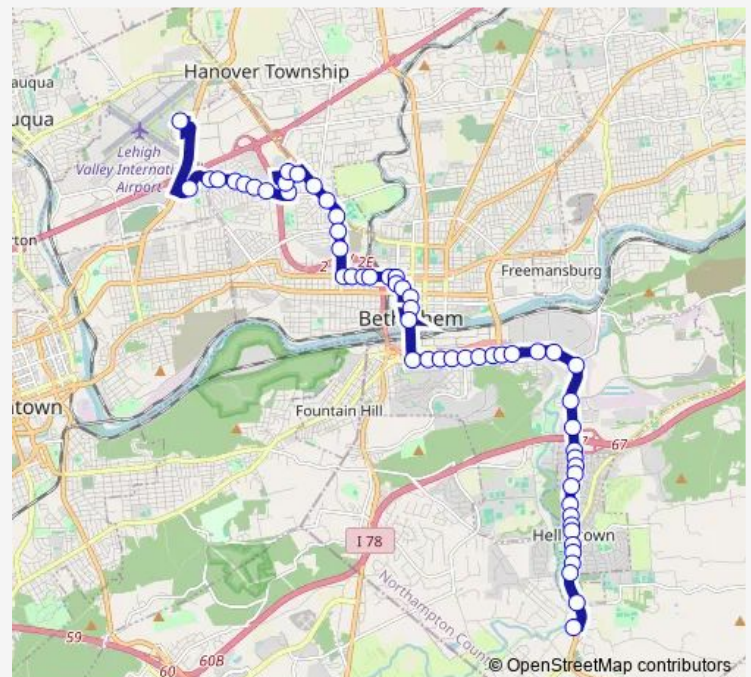

4th at Hobart Wb

Route schedule

Creekside Shopping Center — Lvia - Airport Transit Center

Monday 06:05-21:05

Tuesday 06:05-21:05

Wednesday 06:05-21:05

Thursday 06:05-21:05

Friday 06:05-21:05

Saturday 06:05-21:05

Sunday 09:05-17:05

Route info

Direction: Creekside Shopping Center

Stops: 53

Trip Duration: 0 hour 54 min

105 — 105 - Hellertown

4th at Hill Wb

4th at Hayes Wb

4th at Buchanan Wb

4th at Southside Station Wb

4th at Taylor Wb

New at Mechanic Nb

Fahy Bridge North Wb

Church at New

New at Walnut Nb

Stops: 57

Trip Duration: 0 hour 47 min

New St at Walnut St Sb

New St at Wall St

Fahy Bridge North Eb

4th at New Eb

4th at Taylor Eb

4th at Southside Station Eb