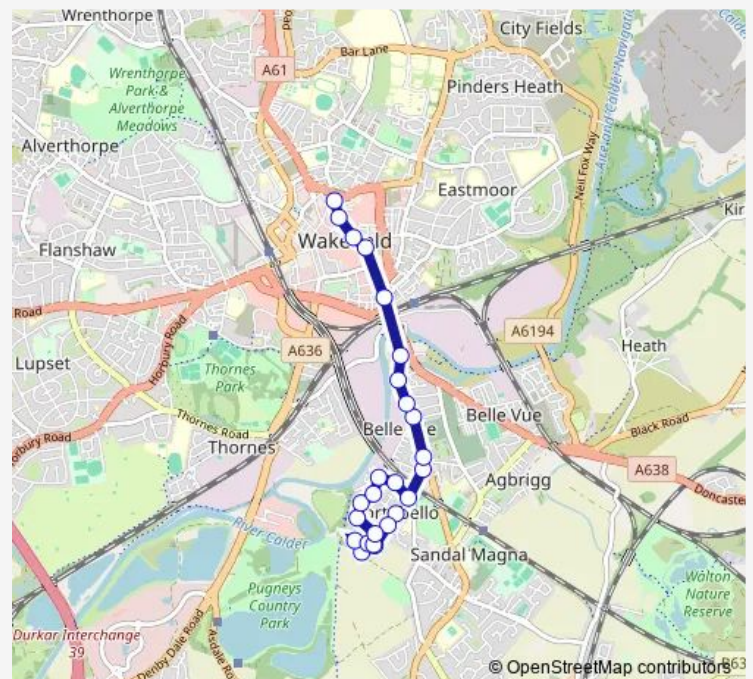

Rutland Avenue

Warren Ave Clifford Avenue

Portobello Road Rivermead

Warren Avenue

Duke Of York Avenue Warren Ave

Manygates Lane Manygates Ave

Busy Corner

Portobello Road

Wednesday 06:09-23:25

Thursday 06:09-23:25

Friday 06:09-23:25

Saturday 07:09-23:25

Sunday 09:25-23:25

Route info

Direction: Rutland Ave Clifford Avenue

Stops: 25

Trip Duration: 0 hour 18 min

105 — Portobello - Wakefield

Kirkgate F

The Springs H

Union Street J

Bus Station stand 13

Direction

Bus Station stand 13 — Rutland Ave Clifford Avenue

Tuesday 05:57-23:15

Wednesday 05:57-23:15

Thursday 05:57-23:15

Friday 05:57-23:15

Saturday 06:57-23:15

Sunday 09:15-23:15

Route info

Direction: Bus Station stand 13