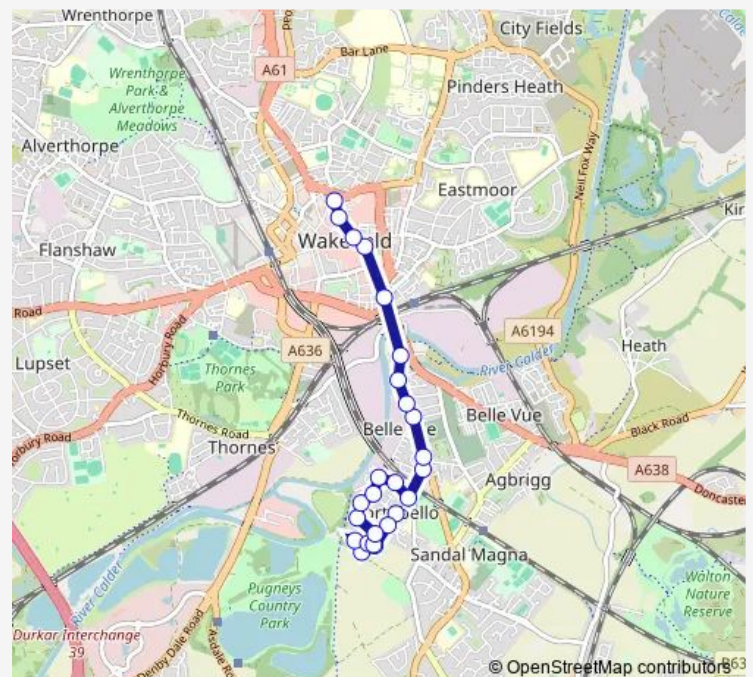

Rutland Avenue

Warren Ave Clifford Avenue

Portobello Road Rivermead

Warren Avenue

Duke Of York Avenue Warren Ave

Manygates Lane Manygates Ave

Busy Corner

Portobello Road

Wednesday 06:09-23:25

Thursday 06:09-23:25

Friday 06:09-23:25

Saturday 07:09-23:25

Sunday 09:25-23:25

Route info

Direction: Rutland Ave Clifford Avenue

Stops: 25

Trip Duration: 0 hour 18 min

105 — Portobello - Wakefield

Kirkgate F

The Springs H

Union Street J

Bus Station stand 13

Direction

Bus Station stand 13 — Rutland Ave Clifford Avenue

Portobello Road

Busy Corner

Manygates Lane Manygates Ave

Duke Of York Avenue Warren Ave

Rutland Ave Clifford Avenue

Route schedule

Bus Station stand 13 — Rutland Ave Clifford Avenue

Monday 05:57-23:15