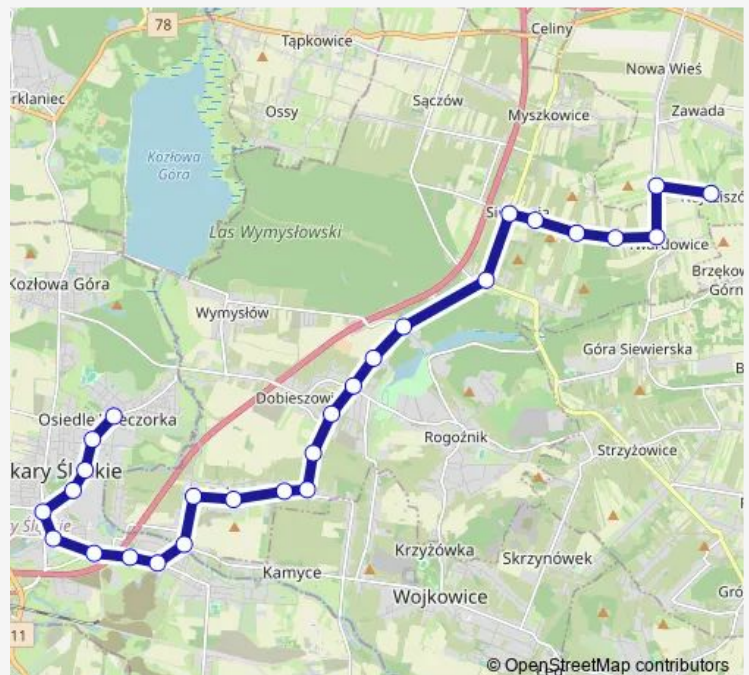

### Route schedule

Najdziszów Pętla — Osiedle Wieczorka Dworzec

Monday 18:24-21:05

Tuesday 18:24-21:05

Wednesday 18:24-21:05

Thursday 18:24-21:05

Friday 18:24-21:05

Saturday —

### Route info

Direction: Najdziszów Pętla

Stops: 27

Trip Duration: 0 hour 42 min

Szarlej Wyszyńskiego

Szarlej Poczta

Piekary Kopalnia

Piekary Technoszczot

## Route info

Direction: Osiedle Wieczorka Dworzec

Stops: 27

Trip Duration: 0 hour 40 min

Nowa Wieś Droga do Najdziszowa

Najdziszów Pętla

105 Bus time schedules and route maps are available in an offline PDF at [busmaps.com](https://busmaps.com). Use the [busmaps.com](https://busmaps.com) website to see live bus times, train schedule or subway schedule, and step-by-step directions for all public transit in Piekary Śląskie