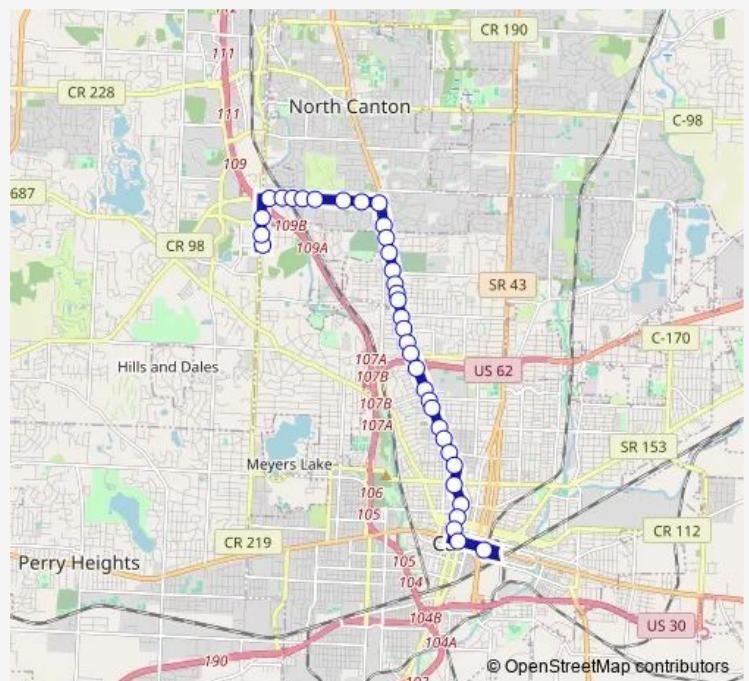

Cleveland AVE AND 38th ST Nw

Cleveland AVE AND 36th ST Nw

Cleveland AVE AND 34th ST Nw

Cleveland AVE AND 32nd ST Nw

Route schedule

Belden Village Transit Center — Cornerstone Transit Center

Monday 06:10-21:10

Tuesday 06:10-21:10

Wednesday 06:10-21:10

Thursday 06:10-21:10

Friday 06:10-21:10

Saturday 06:10-21:10

Sunday —

Route info

Direction: Belden Village Transit Center

Stops: 36

Trip Duration: 0 hour 30 min

105 — Belden Village - Downtown Canton

Cleveland AVE AND 30th ST Nw

Cleveland AVE AND 28th ST Nw

Cleveland AVE AND 26th ST Nw

Cleveland AVE AND 25th ST Nw

Cleveland AVE AND 22nd ST Nw

W Tuscarawas ST AND Cleveland Ave

Cornerstone Transit Center

Direction

Cornerstone Transit Center — Belden Village Transit Center

42 stops

[Open route schedule](#)

Cornerstone Transit Center

2ND ST AND Market AVE Se