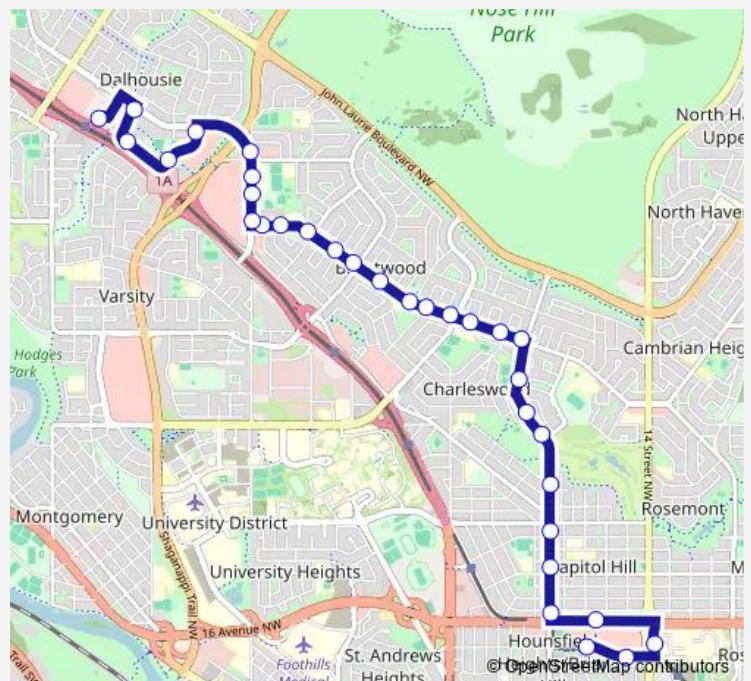

WB Northmount DR @ 26 ST Nw

WB Northmount DR @ Bennett CR Nw

WB Northmount DR @ Brisebois DR Nw

WB Northmount DR @ Benson RD Nw

WB Northmount DR @ Bulyea RD Nw

Route schedule

Lions Park LRT Station (EB 14 AV Nw) — Dalhousie LRT Station Wb

Monday 05:34-22:17

Tuesday 05:34-22:17

Wednesday 05:34-22:17

Thursday 05:34-22:17

Friday 05:34-22:17

Saturday 06:40-20:40

Sunday 06:40-20:40

Route info

Direction: Lions Park LRT Station (EB 14 AV Nw)

Stops: 32

Trip Duration: 0 hour 24 min

105 — Dalhousie Station/Lions Park Station

WB Northmount DR @ 34 ST Nw

WB Northmount DR @ Boulton RD Nw

NB Northland DR @ Northmount DR Nw

Sunday 06:17-20:12

Route info

Direction: Dalhousie LRT Station Wb

Stops: 28

Trip Duration: 0 hour 20 min

SB 19 ST NW @ 20 AV Nw

SB 19 ST NW @ 16 AV Nw

EB 14 AV NW @ 19 ST Nw