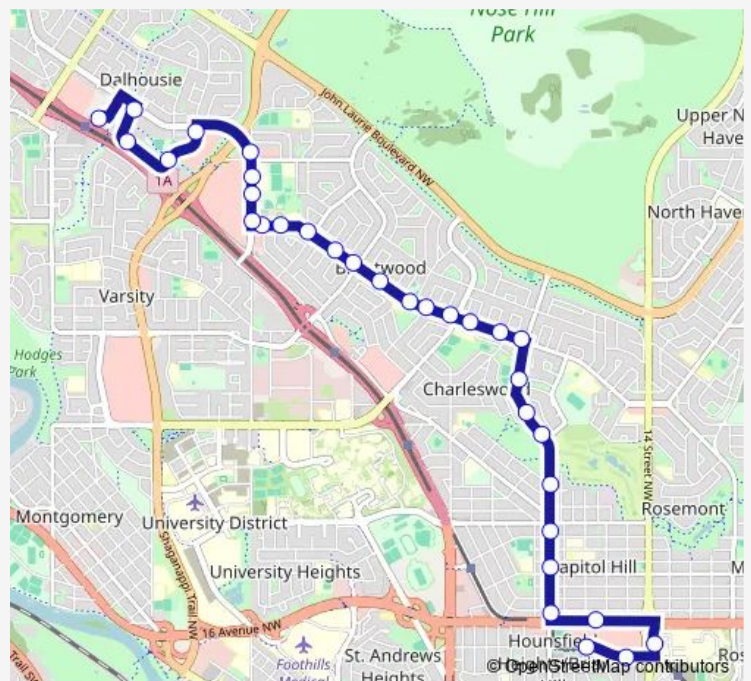

WB Northmount DR @ 26 ST Nw

WB Northmount DR @ Bennett CR Nw

WB Northmount DR @ Brisebois DR Nw

WB Northmount DR @ Benson RD Nw

WB Northmount DR @ Bulyea RD Nw

Route schedule

Lions Park LRT Station (EB 14 AV Nw) — Dalhousie LRT Station Wb

Monday 05:34-22:17

Tuesday 05:34-22:17

Wednesday 05:34-22:17

Thursday 05:34-22:17

Friday 05:34-22:17

Saturday 06:40-20:40

Sunday 06:40-20:40

Route info

Direction: Lions Park LRT Station (EB 14 AV Nw)

Stops: 32

Trip Duration: 0 hour 24 min

105 — Dalhousie Station/Lions Park Station

WB Northmount DR @ 34 ST Nw

WB Northmount DR @ Boulton RD Nw

NB Northland DR @ Northmount DR Nw

Sunday 06:17-20:12

Route info

Direction: Dalhousie LRT Station Wb

Stops: 28

Trip Duration: 0 hour 23 min

SB 19 ST NW @ 20 AV Nw

SB 19 ST NW @ 16 AV Nw

EB 14 AV NW @ 19 ST Nw