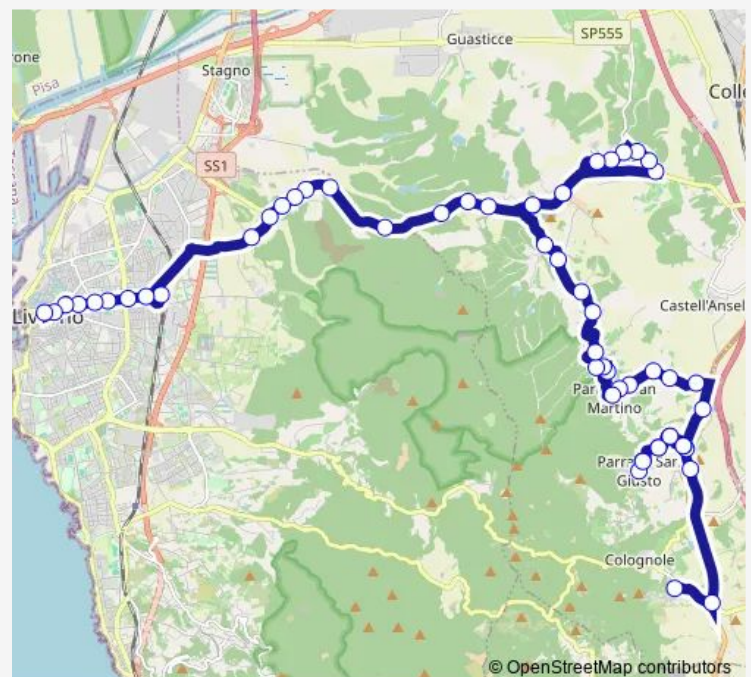

Thursday 07:25-19:30

Friday 07:25-19:30

Saturday 07:25-19:30

Sunday 08:30-18:30

Route info

Direction: Marmigliano

Stops: 57

Trip Duration: 1 hour 5 min