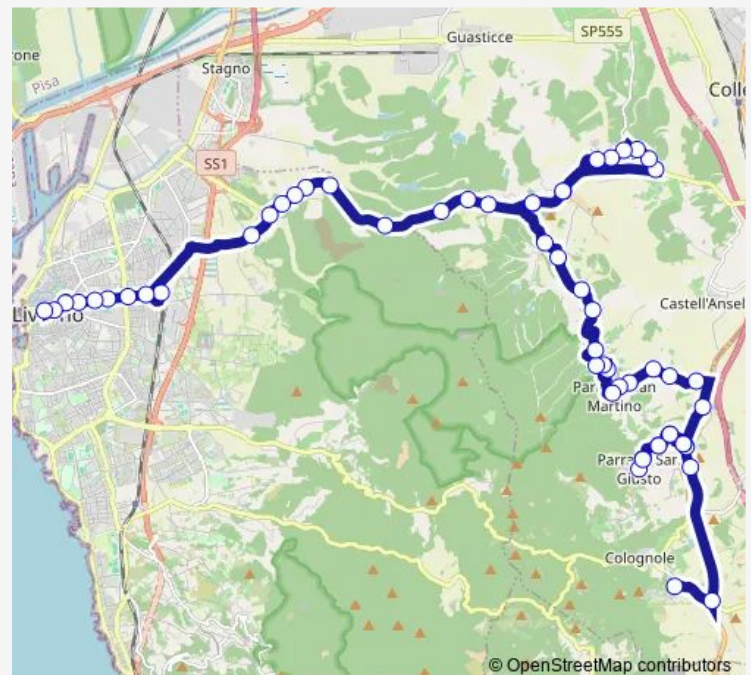

Saturday 07:25-19:30

Sunday 08:30-18:30

Route info

Direction: Marmigliaino

Stops: 57

Trip Duration: 1 hour 5 min

Cabina Enel

Parrana S.Martino