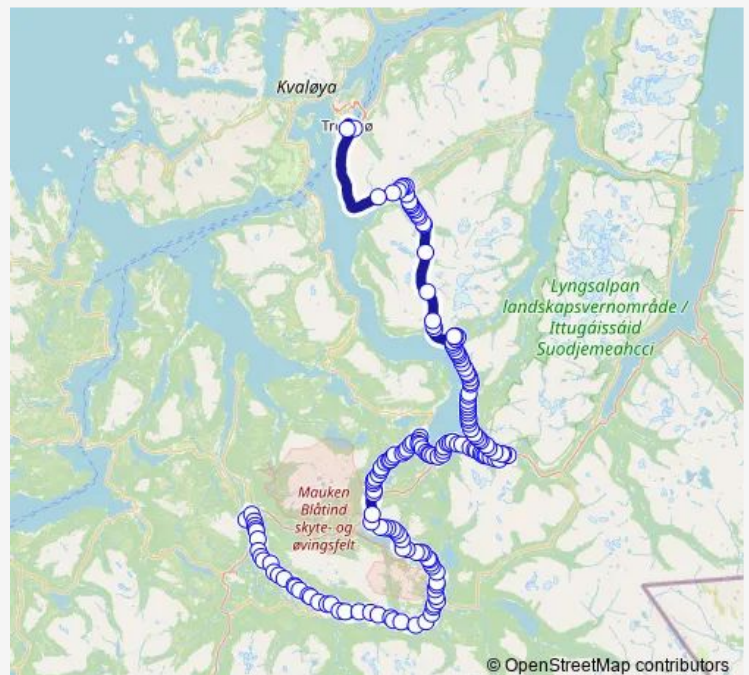

Leirbakken øst

### Route schedule

Laksvatn — Unn

Monday 06:45

Tuesday 06:45

Wednesday 06:45

Thursday 06:45

Friday 06:45

Saturday —

### Route info

Direction: Laksvatn

Stops: 28

Trip Duration: 1 hour 5 min

105 — Tromsø - Øverbygd

Kjoselv

Kalvebakken

Tromsdalen Bruvegen