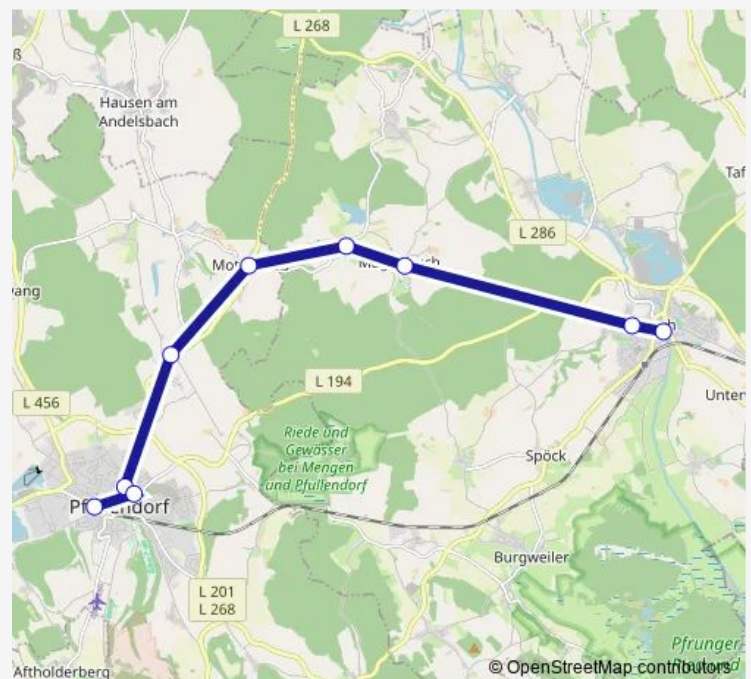

Tuesday —

Wednesday —

Thursday —

Friday —

Saturday 07:12-17:12

Sunday 09:12-19:12

Route info

Direction: Pfullendorf Zob

Stops: 9

Trip Duration: 0 hour 21 min

Direction

Ostrach Hohenz'str. — Pfullendorf Zob

9 stops

[Open route schedule](#)

Ostrach Hohenz'str.

Ostrach Schulzentrum

Route info

Direction: Ostrach Hohenz'str.

Stops: 9

Trip Duration: 0 hour 20 min

Direction

Ostrach Bachstraße — Pfullendorf Zob

9 stops

[Open route schedule](#)

Pfullendorf Zob

Route schedule

Ostrach Bachstraße — Pfullendorf Zob

Monday	13:32-19:32
Tuesday	13:32-19:32
Wednesday	13:32-19:32
Thursday	13:32-19:32
Friday	13:32-19:32
Saturday	—
Sunday	—

Route info

Direction: Ostrach Bachstraße