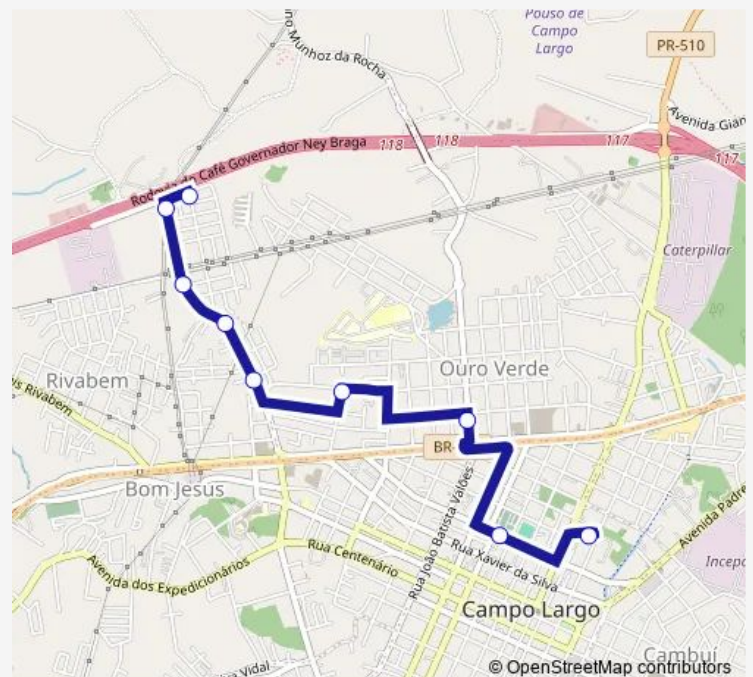

Bus 105 Jardim Social

[Go to website](#)

Direction

Terminal — Itaqui de Cima

24 stops

[Open route schedule](#)

Terminal

Rodoviaria

R. Luís Rivabem 1212

R. Luís Rivabem 1454

Rivabem / BR 277

Route schedule

Terminal — Itaqui de Cima

Monday	—
Tuesday	22:35
Wednesday	22:35
Thursday	22:35
Friday	22:35
Saturday	22:35
Sunday	—

Route info

Direction: Terminal

Stops: 24

Trip Duration: 0 hour 25 min

105 — Jardim Social

R. João Bertoja 898

R. João Bertoja 998

Itaqui de Cima

Direction

Terminal — R. João Bertoja 998

27 stops

[Open route schedule](#)

Terminal

Rua Rui Barbosa 848

Havan

105 - Preparação

Ponto Hospital do Rocio.

Av. Campo Largo 602