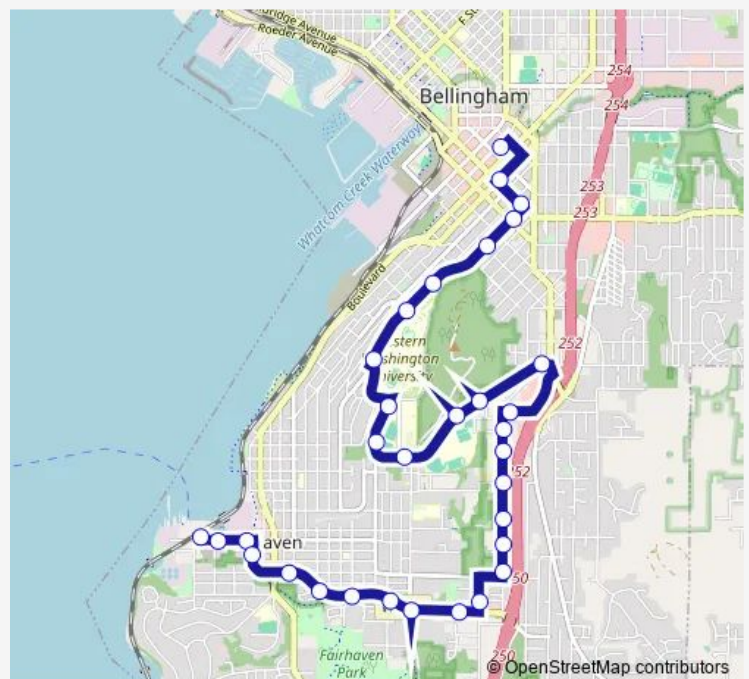

32nd St at Taylor Ave

32nd St at Community Garden

32nd St at Mckenzie Ave

Donovan Ave at 31st St

Route schedule

Bellingham Station — Chuckanut Center

Monday 07:25-22:25

Tuesday 07:25-22:25

Wednesday 07:25-22:25

Thursday 07:25-22:25

Friday 07:25-22:25

Saturday 08:25-22:25

Sunday —

Route info

Direction: Bellingham Station

Stops: 39

Trip Duration: 0 hour 28 min

105 — Fairhaven&Downtown

BusMaps

30th St at Cowgill Ave

Old Fairhaven Pkwy at 2700 Block

Old Fairhaven Pkwy at 24th St

Old Fairhaven Pkwy at 22nd St

Old Fairhaven Pkwy at 20th St

Trip Duration: 0 hour 23 min

Old Fairhaven Pkwy at 20th St

Old Fairhaven Pkwy at 16th St

Old Fairhaven Pkwy at 14th St

Donovan Ave at 12th St

10th St at Mckenzie Ave

Harris Ave at 9th St

Fairhaven Transportation Center