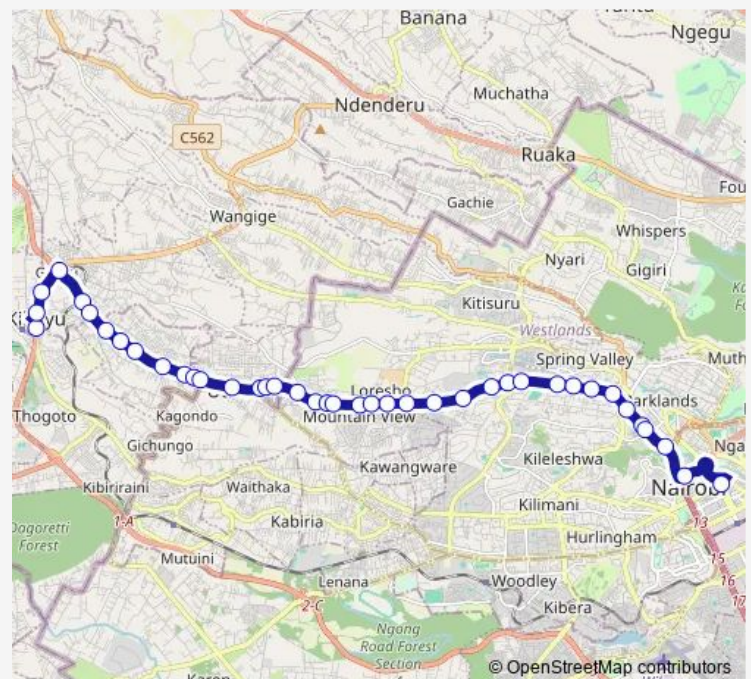

Posta/Soko nne

Thiong'o

Posta

Route schedule

Kikuyu Terminus — Odeon

Monday 06:00

Tuesday 06:00

Wednesday 06:00

Thursday 06:00

Friday 06:00

Saturday 06:00

Sunday 06:00

Route info

Direction: Kikuyu Terminus

Stops: 40

Trip Duration: 0 hour 58 min

Museum

Main Campus/University Way

Odeon

Direction

Odeon — Kikuyu Terminus

40 stops

[Open route schedule](#)

Odeon

Sunday 06:00

Route info

Direction: Odeon

Stops: 40

Trip Duration: 0 hour 57 min

Deliverance Church/Kwa Miti

Shell/Cooperation

87 - Junction /Gachecheni