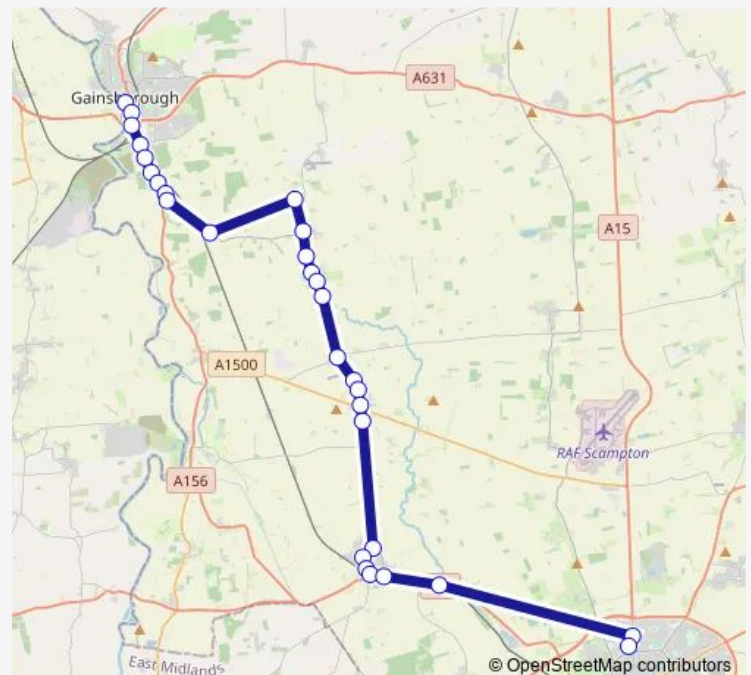

School Lane

Spencer Court

Queensway

Route schedule

Bus Station — Castle Academy

Monday 07:05

Tuesday 07:05

Wednesday 07:05

Thursday 07:05

Friday 07:05

Saturday —

Sunday —

Route info

Direction: Bus Station

Stops: 29

Trip Duration: 1 hour 0 min

Castle Academy

Direction

Castle Academy — Bus Station

29 stops

[Open route schedule](#)

Castle Academy

Ruckland Avenue

Odda Farm Broxholme Lane

Monday 14:40

Tuesday 14:40

Wednesday 14:40

Thursday 14:40

Friday 14:40

Saturday —

Sunday —

Route info