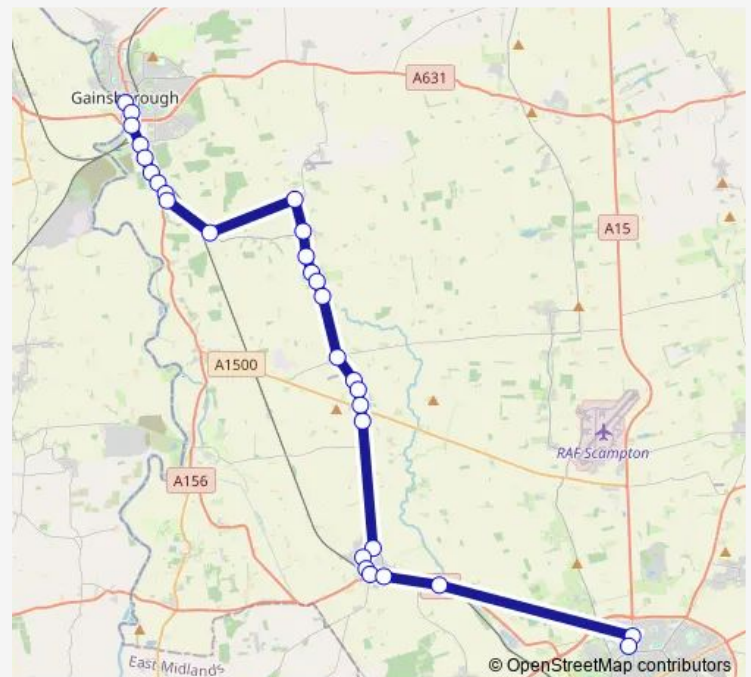

### Route schedule

Bus Station — Castle Academy

Monday 07:05

Tuesday 07:05

Wednesday 07:05

Thursday 07:05

Friday 07:05

Saturday —

### Route info

Direction: Bus Station

Stops: 29

Trip Duration: 1 hour 0 min

■ 105 — Saxilby - Gainsborough

St Botolph's Church

South Parade

St Andrew's Hall