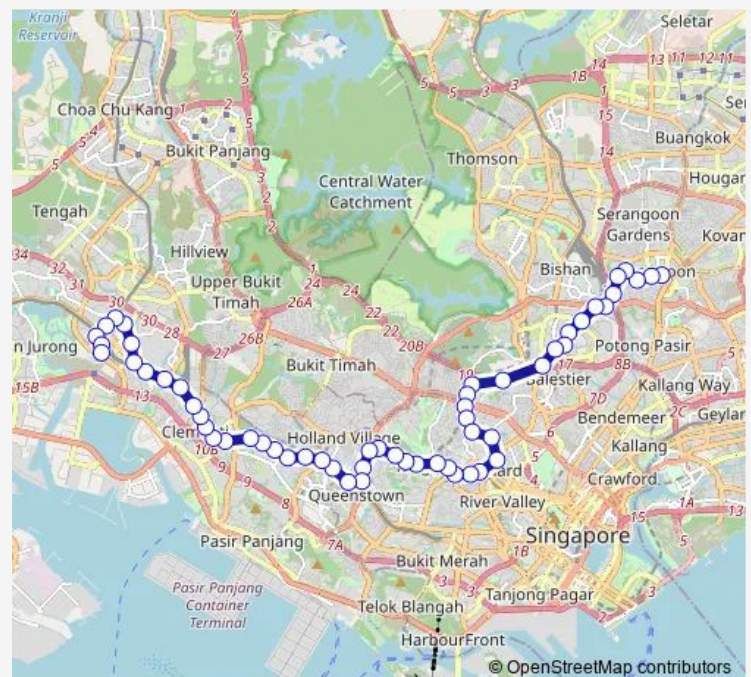

Novotel Mercure @ Stevens

Aft Balmoral Rd

Far East Plaza

Route schedule

S'Goon Int — Jurong East Int

Monday 05:45

Tuesday 05:45

Wednesday 05:45

Thursday 05:45

Friday 05:45

Saturday 05:45

Sunday 06:00

Route info

Direction: S'Goon Int

Stops: 57

Trip Duration: 1 hour 45 min