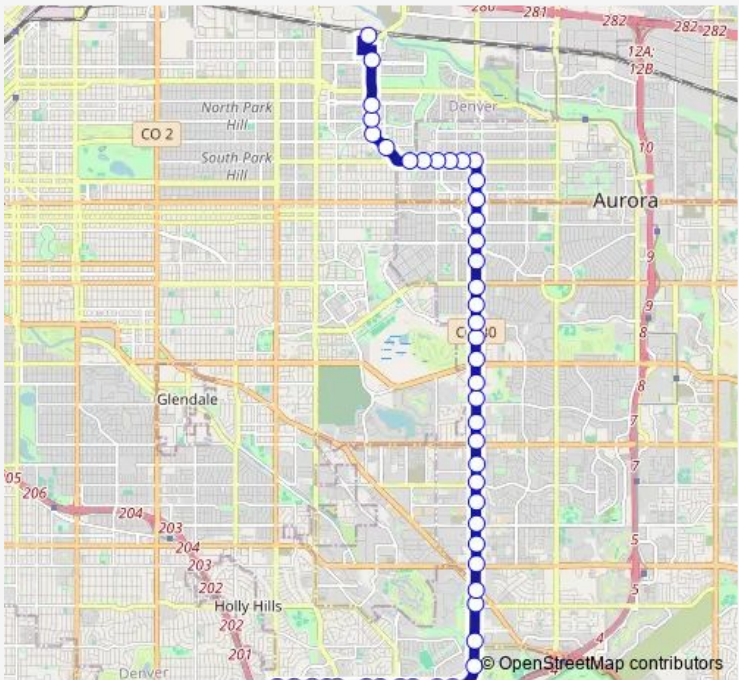

Bus 105 Havana Street

[Go to website](#)

Direction
 Southmoor Station Gate D — Central Park Station Gate C1
 49 stops
[Open route schedule](#)

- Southmoor Station Gate D
- S Monaco St & S Newport Way
- Hampden Ave & S Monaco Pkwy
- Hampden Ave & S Oneida Way
- Hampden Ave & S Poplar St
- 7600 Block Hampden Ave
- Hampden Ave & S Tamarac Dr
- Hampden Ave & S Verbena St
- Hampden Ave & S Willow St
- Hampden Ave & S Yosemite St
- Hampden Ave & S Akron St
- Hampden Ave & S Dayton St
- Hampden Ave & S Florence St
- S Havana St & Girard Ave
- S Havana St & Dartmouth Ave
- S Havana St & Yale Ave
- S Havana St & S Parker Rd
- S Havana St & Iliff Ave
- S Havana St & Evans Ave
- S Havana St & Jewell Ave
- S Havana St & Mexico Ave

Route schedule
 Southmoor Station Gate D — Central Park Station Gate C1

Monday	02:27-00:35 ⁺¹
Tuesday	02:27-00:35 ⁺¹
Wednesday	02:27-00:35 ⁺¹
Thursday	02:27-00:35 ⁺¹
Friday	02:27-00:35 ⁺¹
Saturday	02:25-00:34 ⁺¹
Sunday	02:24-00:34 ⁺¹

Route info
 Direction: Southmoor Station Gate D
 Stops: 49
 Trip Duration: 0 hour 50 min

105 — Havana Street **BusMaps**

S Havana St & Florida Ave

S Havana St & Idaho Pl

S Havana St & Mississippi Ave

S Havana St & Kentucky Ave

Trip Duration: 0 hour 53 min

S Havana St & Exposition Ave

S Havana St & Kentucky Ave

S Havana St & Mississippi Ave

S Havana St & Idaho Pl

S Havana St & Florida Ave

S Havana St & Mexico Ave

S Havana St & Jewell Ave