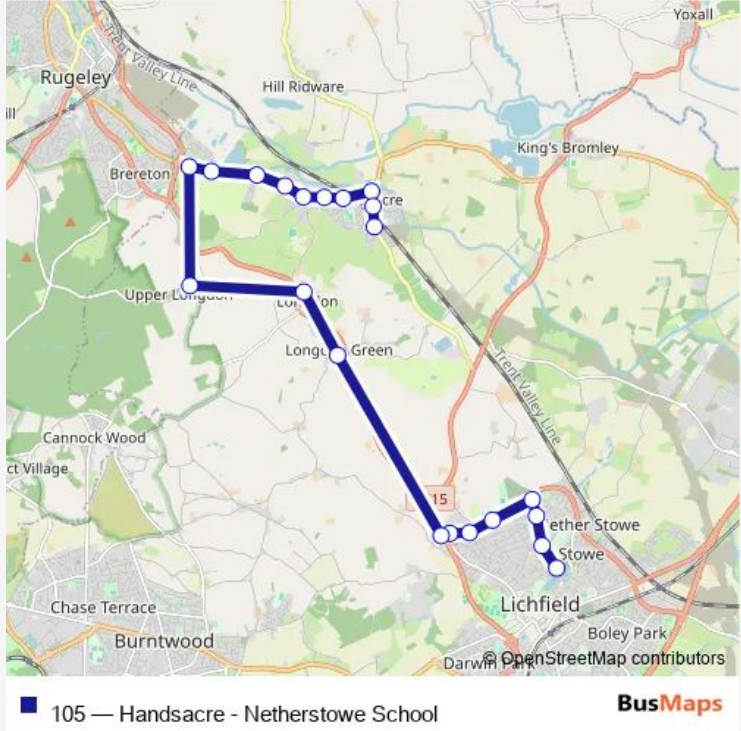

Bus 105 Longdon Green - Handsacre - Lichfield

[Go to website](#)

Direction
 Cemetery — Lysways Lane
 25 stops
[Open route schedule](#)

- Cemetery
- Millers Close
- Harwood Road
- Jude Walk
- The Friary School
- The Friary School
- Eastern Avenue
- Grange Lane
- Fox Lane
- Park Lane
- Tewnalls Lane
- Hill Top View
- Fair View
- Tuppenhurst Lane
- Pinfold Drive
- Far Lady Croft
- Shropshire Brook Road
- Rectory Lane
- The Croft Primary School
- The Plum Pudding
- Priory Avenue

Route schedule
 Cemetery — Lysways Lane

Monday	15:15
Tuesday	15:15
Wednesday	15:15
Thursday	15:15
Friday	15:15
Saturday	—
Sunday	—

Route info
 Direction: Cemetery
 Stops: 25
 Trip Duration: 0 hour 39 min

Ash Tree Inn

Grange Hill

The Croft

Lysways Lane

Direction

Lysways Lane — Cemetery

25 stops

[Open route schedule](#)

Fox Lane

Grange Lane

Eastern Avenue

The Friary School

The Friary School

Jude Walk

St. Marys Road

Millers Close