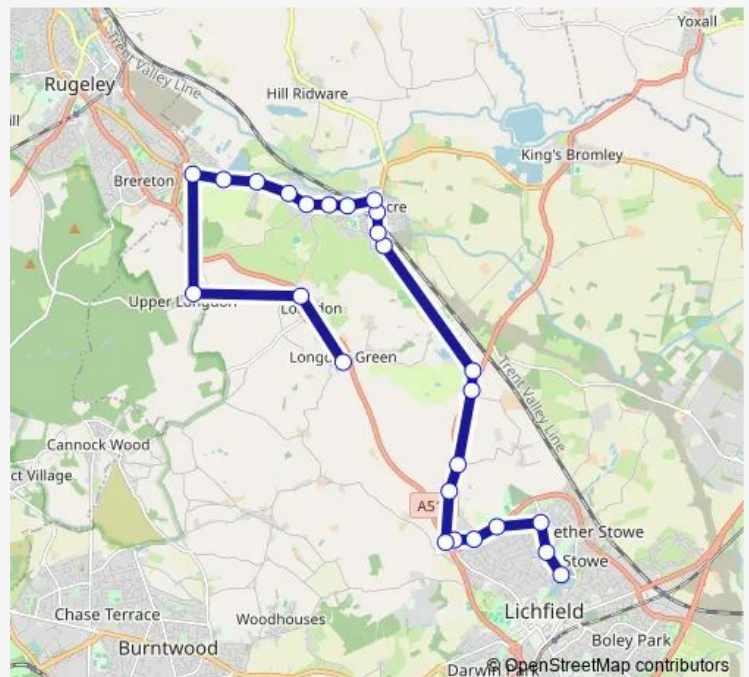

### Direction

Cemetery — Lysways Lane

25 stops

[Open route schedule](#)

Cemetery

Millers Close

Harwood Road

Jude Walk

### Route schedule

Cemetery — Lysways Lane

Monday 15:15

Tuesday 15:15

Wednesday 15:15

Thursday 15:15

Friday 15:15

Saturday —

### Route info

Direction: Cemetery

Stops: 25

Trip Duration: 0 hour 39 min

105 — Longdon Green - Handsacre - Lichfield

Ash Tree Inn

Grange Hill

The Croft

The Friary School

The Friary School

Jude Walk

St. Marys Road

Millers Close

Cemetery