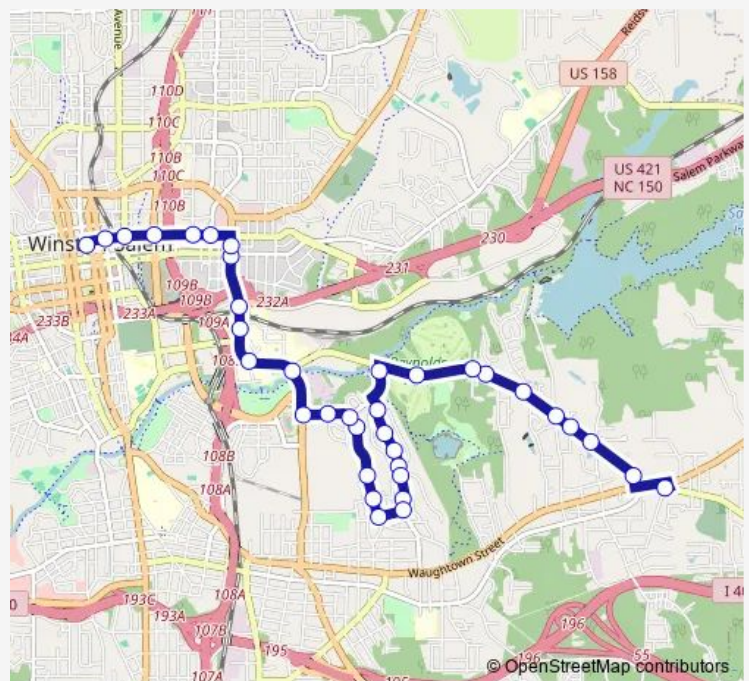

5th Street & Highland Avenue

5th Street & Cleveland Avenue

5th Street & Martin Luther King Jr Drive

Martin Luther King Jr Drive & 3rd Street

Martin Luther King Jr Drive & 2nd Street

Martin Luther King Jr Drive & 1st Street

Argonne Boulevard & Calvert Drive

Argonne Boulevard & Peachtree Street

Argonne Boulevard At 1358

Argonne Boulevard & Montague Street

Argonne Boulevard & Hill Lane

Belleauwood & Argonne Boulevard

Route schedule

Transit Center Bay D2 — Waughtown Street & Broadbay Drive

Monday 06:00-23:00

Tuesday 06:00-23:00

Wednesday 06:00-23:00

Thursday 06:00-23:00

Friday 06:00-23:00

Saturday 08:00-23:00

Sunday 08:00-18:00

Route info

Direction: Transit Center Bay D2

Stops: 39

Trip Duration: 0 hour 25 min

105 — 105 - Waughtown - MLK - Reynolds Park

Belleauwood Street & Pleasant Street

Pleasant Street & Rockford Street

Pleasant Street & Marble Street