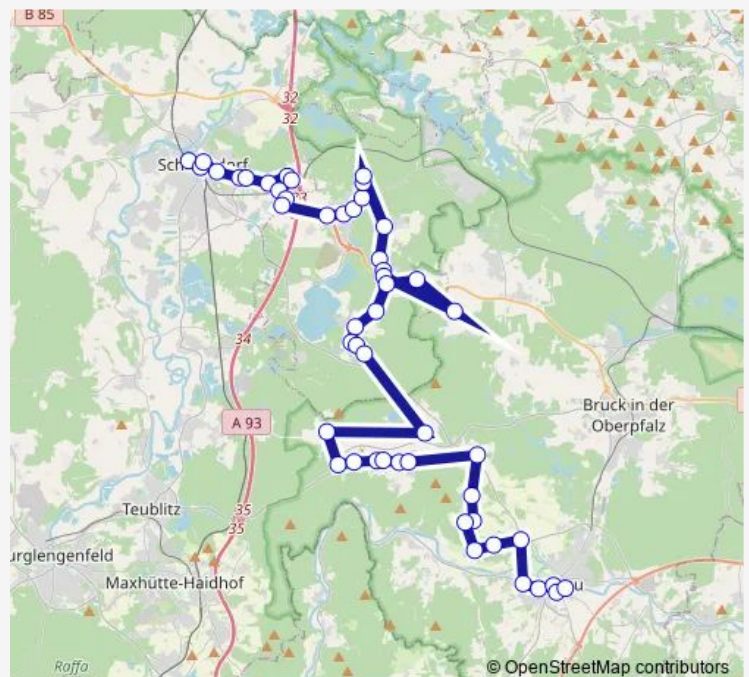

### Route schedule

Steinberg a. See, Waldheim — Schwandorf

Monday 06:42

Tuesday 06:42

Wednesday 06:42

Thursday 06:42

Friday 06:42

Saturday —

### Route info

Direction: Steinberg a. See, Waldheim

Stops: 29

Trip Duration: 0 hour 42 min

105

BusMaps

Schwandorf, Schützenheim

Schwandorf, Sandstraße/Gymnasium