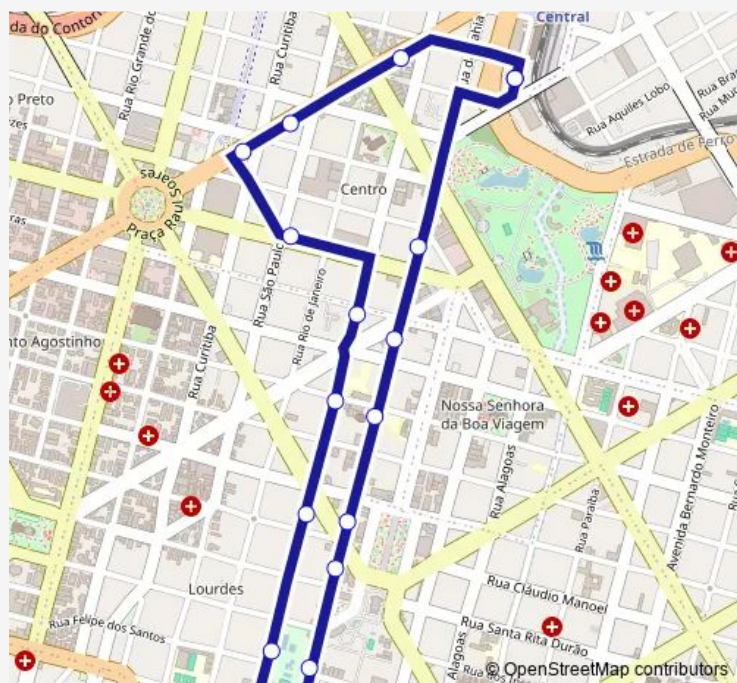

### Direction

Rua Aarao Reis 510 — Rua Aarao Reis 510

16 stops

[Open route schedule](#)

Rua Aarao Reis 510

Rua Da Bahia 1022

Rua Da Bahia 1320

Rua Da Bahia 1582

Rua Da Bahia 1900

Rua Da Bahia 2020

Rua Da Bahia 2244

Rua Espirito Santo 2323

Rua Espirito Santo 1897

Rua Espirito Santo 1545

Rua Espirito Santo 1295

Avenida Augusto De Lima 474

### Route schedule

Rua Aarao Reis 510 — Rua Aarao Reis 510

Monday 05:30-22:30

Tuesday 05:30-22:30

Wednesday 05:30-22:30

Thursday 05:30-22:30

Friday 05:30-22:30

Saturday 06:00-19:30

### Route info

Direction: Rua Aarao Reis 510

Stops: 16

Trip Duration: 0 hour 15 min

105 — Estação Central / Lourdes

105 Bus time schedules and route maps are available in an offline PDF at [busmaps.com](https://busmaps.com). Use the [busmaps.com](https://busmaps.com) website to see live bus times, train schedule or subway schedule, and step-by-step directions for all public transit in Belo Horizonte