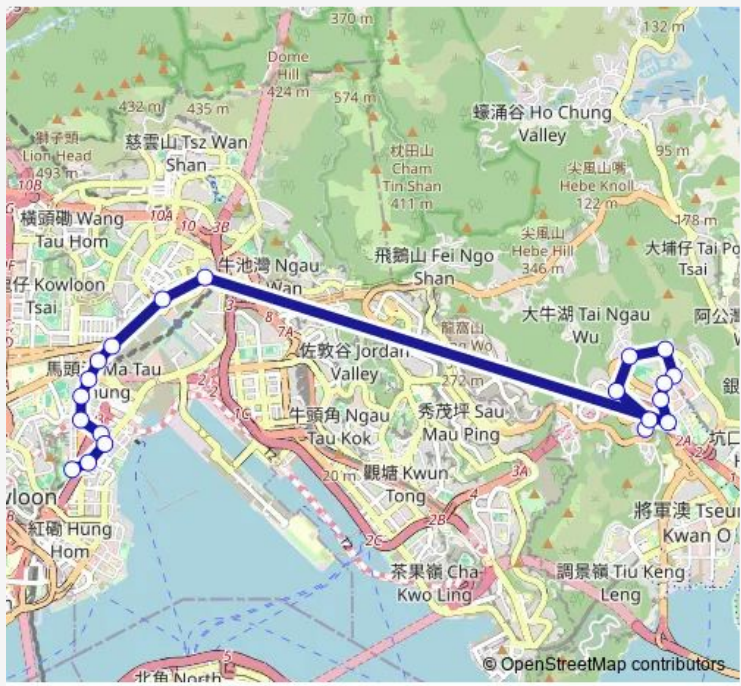

- KO SHAN ROAD, OUTSIDE KO SHAN THEATRE
- 232 MA TAU WAI ROAD
- 416 MA TAU WAI ROAD
- MA TAU WAI ROAD, OUTSIDE MA TAU WAI ROAD
PLAYGROUND
- NO.65 MA TAU CHUNG ROAD
- MA TAU CHUNG ROAD, OUTSIDE ARGYLE STREET
PLAYGROUND
- PRINCE EDWARD ROAD EAST, OUTSIDE REGAL ORI-
ENTAL HOTEL HONG KONG|PRINCE EDWARD ROAD
EAST, NEAR WING SHING HOUSE
- PRINCE EDWARD ROAD EAST, OUTSIDE THE LAT-
ITUDE|PRINCE EDWARD ROAD EAST, NEAR MIKIKI,
THE LATITUDE|PRINCE EDWARD ROAD EAST, NEAR
MIKIKI, THE LATITUDE
- PO HONG ROAD NEAR MOBIL PETROL STATION
- PO Fung Road, Outside PO LAM Estate|Po KIM House
- PO LAM Road North, Outside LOK SIN Tong LAU TAK
Primary School|Po LAM Road North, Near LOK SIN Tong
LAU TAK Primary School|Po LAM Road North Outside PO
YAN House OF PO LAM Estate|Ying Ming Court
- PO YAN House PO LAM Estate|Po LAM Road North, Near
PO YAN House, PO LAM Estate|Po LAM Road North,
Outside PO YAN House, PO LAM Estate|Po LAM Road
North, Outside LOK SIN Tong LAU TAK Primary School
- PO LAM ROAD NORTH, NEAR TSUI LAM ESTATE|PO
LAM ROAD NORTH, NEAR YUK KING HOUSE, KING

Route schedule

KO SHAN ROAD, OUTSIDE KO SHAN THEATRE —
 HONG SING GARDEN BUS TERMINUS, OUTSIDE KING
 LING COLLEGE

Monday	06:00-23:55
Tuesday	06:00-23:55
Wednesday	06:00-23:55
Thursday	06:00-23:55
Friday	06:00-23:55
Saturday	06:00-23:55
Sunday	06:00-23:55

Route info

Direction: KO SHAN ROAD, OUTSIDE KO SHAN THE-
ATRE

Stops: 14

Trip Duration: 0 hour 29 min

105 — TO KWA WAN - Hong Sing Garden (Normal Route) **BusMaps**

MING COURT|PO LAM ROAD NORTH, OPPOSITE KING
MIN HOUSE, KING LAM ESTATE

HONG SING GARDEN BUS TERMINUS, OUTSIDE KING
LING COLLEGE

Direction

HONG SING GARDEN BUS TERMINUS, OUTSIDE KING LING COLLEGE — KO SHAN ROAD, OUTSIDE KO SHAN THEATRE

20 stops

[Open route schedule](#)

HONG SING GARDEN BUS TERMINUS, OUTSIDE KING LING COLLEGE