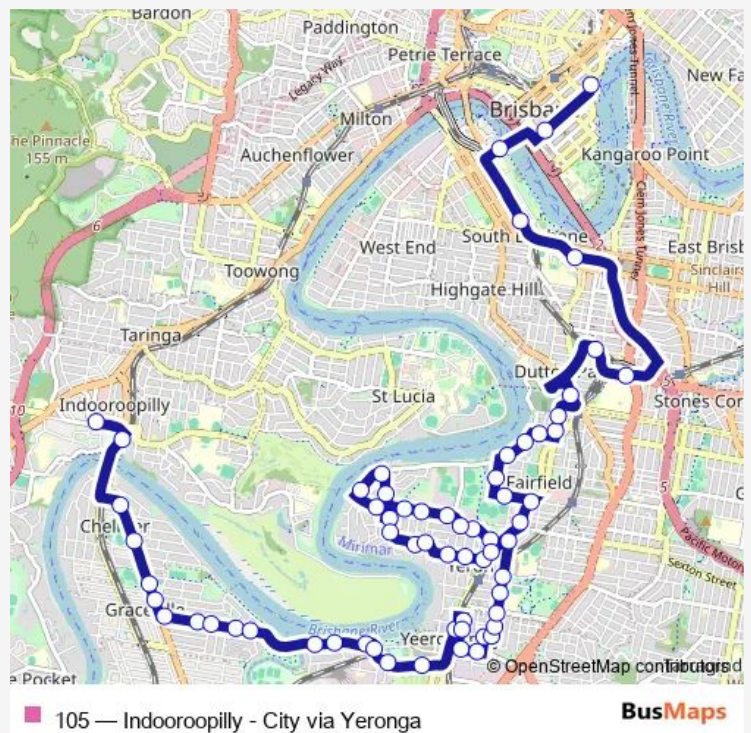

Bus 105 Indooroopilly - City via Yeronga

[Go to website](#)

Direction

Adelaide Street Stop 33 near Wharf St — Indooroopilly interchange

66 stops

[Open route schedule](#)

- Adelaide Street Stop 33 near Wharf St
- Adelaide Street Stop 40 near Broadway
- Cultural Centre station, platform 2
- South Bank busway station, platform 2
- Mater Hill station, platform 2
- PA Hospital station, platform 2
- Boggo Road station, platform 6
- Annerley Rd at Cemetery, stop 18/12
- Noble St at Princess Street, stop 13a
- Noble St at Fenton Street, stop 14a
- Stimpson St near Glengregory St, stop 14A
- Stimpson St at Stimpson - Luya, stop 14B
- Brisbane Corso at Turley Street, stop 15
- Brisbane Corso at Newcastle Street, stop 16
- Turner Ave near Brougham St, stop 17
- Ashby St near Newcastle St, stop 18
- Ashby St at Fairfield Rd, stop 19
- Fairfield Rd at Fairfield - Venner, stop 20
- Fairfield Rd at Ovendean Street, stop 21
- Kadumba St near Eversley Tce, stop 23
- Kadumba St at Kadumba - Colevale, stop 25

Route schedule

Adelaide Street Stop 33 near Wharf St — Indooroopilly interchange

Monday	06:55-19:15
Tuesday	06:55-19:15
Wednesday	06:55-19:15
Thursday	06:55-19:15
Friday	06:55-19:15
Saturday	08:27-17:27
Sunday	09:25-16:25

Route info

Direction: Adelaide Street Stop 33 near Wharf St

Stops: 66

Trip Duration: 0 hour 56 min

Kadumba St at Kadumba - Douglas, stop 26A

Kadumba St at St Sebastians School, stop 26

Kadumba St at Kadumba-Rome St South, stop 27

Sunday 08:26-15:26

Route info

Direction: Station Rd at Indooroopilly Shopping Ctr, stop D

Stops: 64

Trip Duration: 0 hour 55 min

Park Rd at Park - Oloan, stop 26

Park Rd at School Rd, stop 25

Park Rd at Yeronga State School, stop 23/24