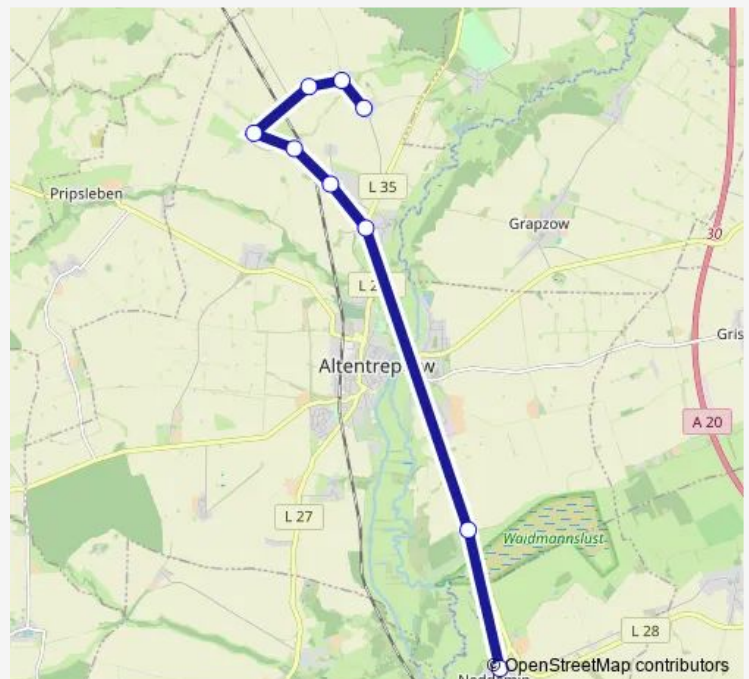

Bus 105

[Go to website](#)

Direction

Rosemarsow — Neddemin, Abzweig

9 stops

[Open route schedule](#)

Rosemarsow

Rosemarsow I

Rosemarsow — Neddemin, Abzweig

Monday 15:37

Tuesday 15:37

Wednesday 15:37

Thursday 15:37

Friday —

Saturday —

Sunday —

Route info

Direction: Rosemarsow

Stops: 9

Trip Duration: 0 hour 16 min

105

105 Bus time schedules and route maps are available in an offline PDF at busmaps.com. Use the busmaps.com website to see live bus times, train schedule or subway schedule, and step-by-step directions for all public transit in Altentreptow