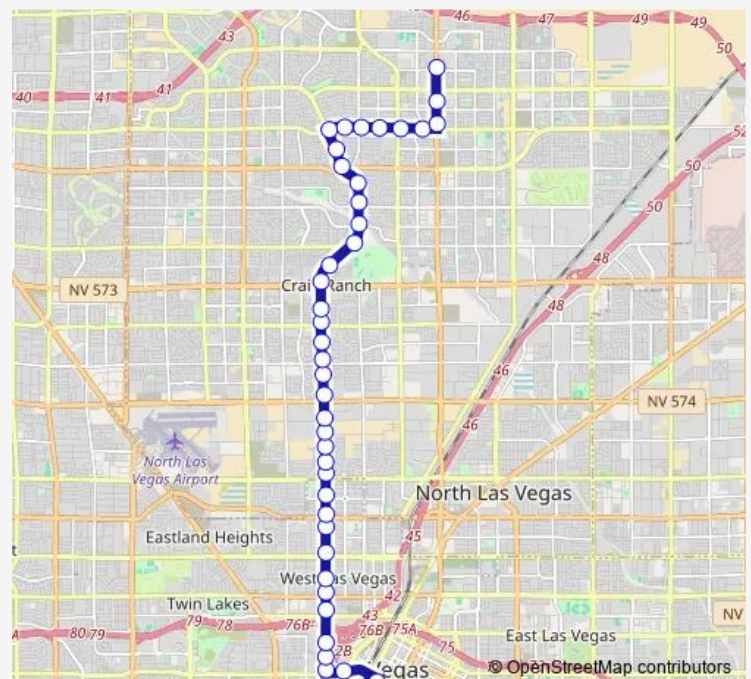

Bus 105 Martin L. King

[Go to website](#)

Direction

NB 5th after Rome — Bonneville Transit Center Bay 2

40 stops

[Open route schedule](#)

NB 5th after Rome

EB Deer Springs after N. 5th

SB Camino Al Norte before Lone Mtn

SB Camino Al Norte after Craig Rnch

SB Martin L King after Craig

SB Martin L King before Coralie

Route schedule

NB 5th after Rome — Bonneville Transit Center Bay 2

Monday 03:57-02:57⁺¹

Tuesday 03:57-02:57⁺¹

Wednesday 03:57-02:57⁺¹

Thursday 03:57-02:57⁺¹

Friday 03:57-02:57⁺¹

Saturday 03:54-02:57⁺¹

Sunday 03:54-02:57⁺¹

Route info

Direction: NB 5th after Rome

Stops: 40

Trip Duration: 0 hour 36 min

105 — Martin L. King

SB Martin L King after Alexander

SB Martin L King after Ramble Ridge

SB Martin L King after Gowan

SB Martin L King before Quatro

SB Martin L King after Cheyenne