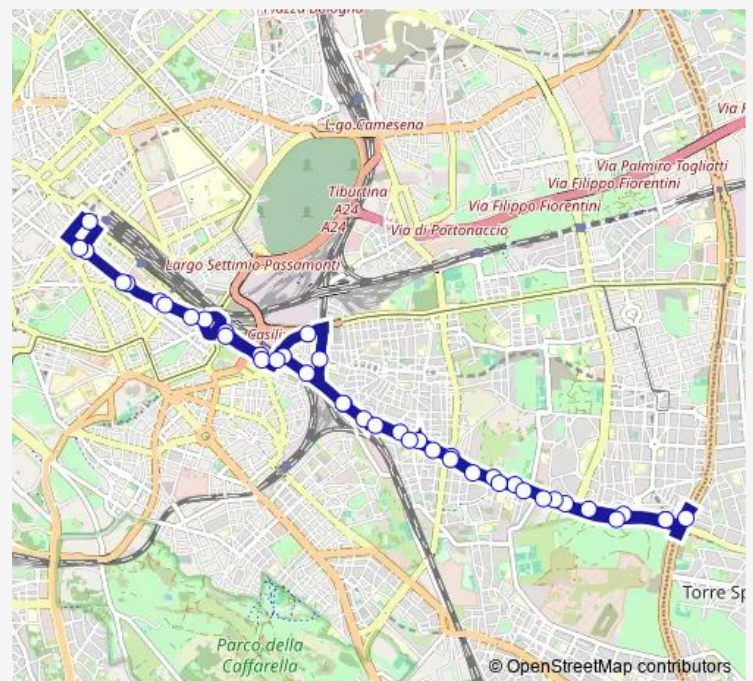

### Route schedule

PARCO DI CENTOCELLE (MC) — PARCO DI CENTOCELLE (MC)

Monday	05:30-24:00
Tuesday	05:30-24:00
Wednesday	05:30-24:00
Thursday	05:30-24:00
Friday	05:30-24:00
Saturday	05:30-24:00
Sunday	05:30-24:00

### Route info

Direction: PARCO DI CENTOCELLE (MC)

Stops: 42

Trip Duration: 1 hour 6 min

105

Farini

P.Za Vittorio Emanuele (Ma)

Principe Eugenio/Manzoni