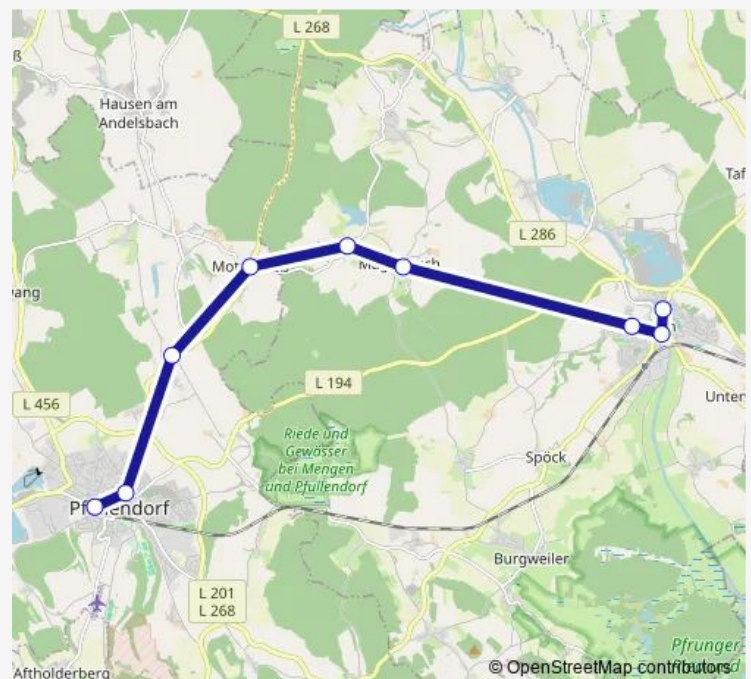

Wednesday 17:33

Thursday 17:33

Friday —

Saturday —

Sunday —

Route info

Direction: Ostrach, Hohenzollernstrasse

Stops: 8

Trip Duration: 0 hour 21 min

Direction

Pfullendorf, Alno Werkseingang — Ostrach, Bachstrasse

11 stops

[Open route schedule](#)

Pfullendorf, Alno Werkseingang

Pfullendorf, Heiligenbergerstr

Pfullendorf, Zob