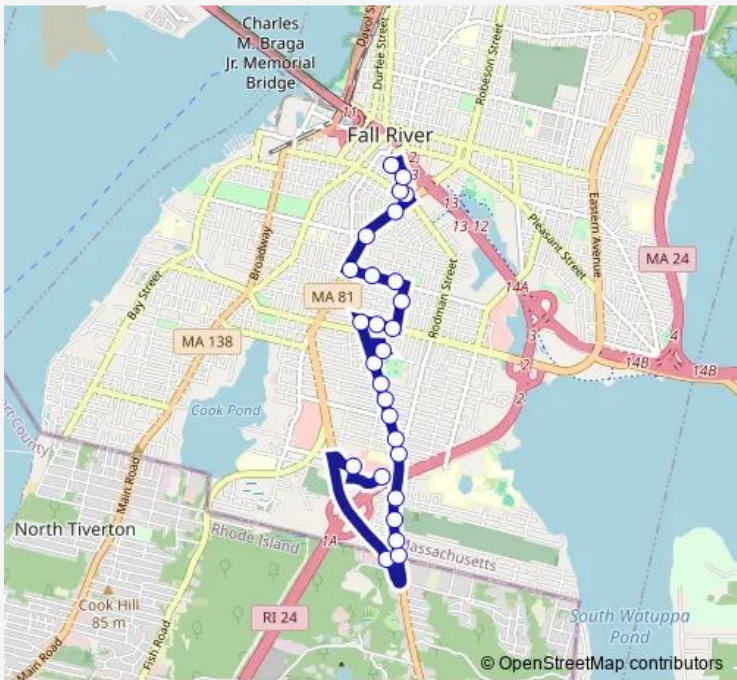

Direction
 Atlantic Charter School — Srta Fall River Terminal
 21 stops
[Open route schedule](#)

- Atlantic Charter School
- Kennedy St and Jefferson St
- Kennedy St and Renaud St
- Kennedy St and Rodman St
- Stafford Rd and Kennedy St
- Stafford Rd and Chicago St
- Stafford Rd and Bright St
- Seabra Market
- Stafford Rd and Brayton Ave
- Brayton Ave and Lane St
- Brayton Ave and Grace St
- Lapham St and Cambridge St
- Warren St and Congress St
- Warren St and Foster St
- Warren St and Plymouth Ave
- Plymouth Ave and Tecumseh St
- Plymouth Ave and Nashua St
- Rodman St and Plymouth Ave
- Rodman St and Hartwell St
- Hartwell St and Brow St
- Srta Fall River Terminal

Route schedule
 Atlantic Charter School — Srta Fall River Terminal

Monday	07:06-14:41
Tuesday	07:06-14:41
Wednesday	07:06-14:41
Thursday	07:06-14:41
Friday	07:06-14:41
Saturday	—
Sunday	—

Route info
 Direction: Atlantic Charter School
 Stops: 21
 Trip Duration: 0 hour 24 min

Wednesday 06:20-19:50

Thursday 06:20-19:50

Friday 06:20-19:50

Saturday 06:20-19:50

Sunday 06:45-17:40

Route info

Direction: Srta Fall River Terminal

Stops: 21

Trip Duration: 0 hour 18 min

105 Bus time schedules and route maps are available in an offline PDF at busmaps.com. Use the busmaps.com website to see live bus times, train schedule or subway schedule, and step-by-step directions for all public transit in Fall River