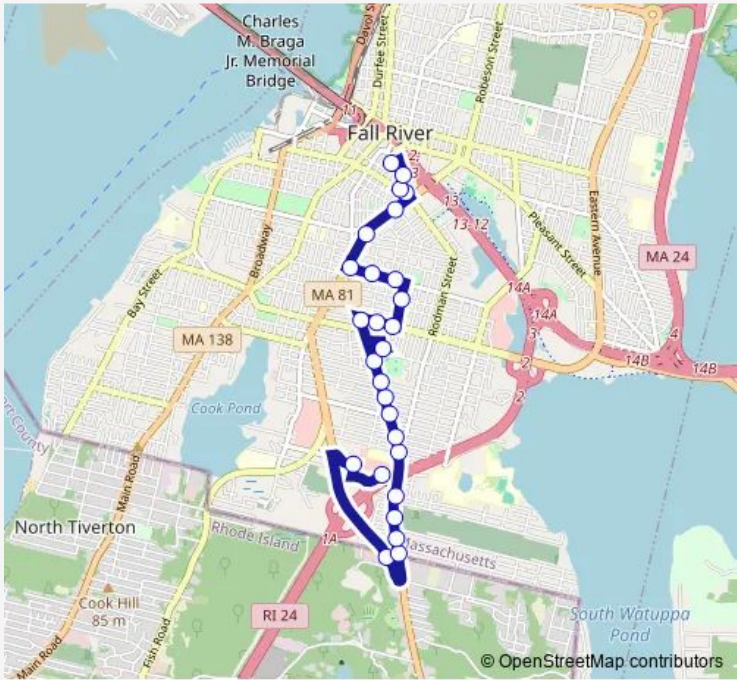

Bus 105 Stafford Rd

[Go to website](#)

Direction
 Atlantic Charter School — Srta Fall River Terminal
 21 stops
[Open route schedule](#)

- Atlantic Charter School
- Kennedy St and Jefferson St
- Kennedy St and Renaud St
- Kennedy St and Rodman St
- Stafford Rd and Kennedy St
- Stafford Rd and Chicago St
- Stafford Rd and Bright St
- Seabra Market
- Stafford Rd and Brayton Ave
- Brayton Ave and Lane St
- Brayton Ave and Grace St
- Lapham St and Cambridge St
- Warren St and Congress St
- Warren St and Foster St
- Warren St and Plymouth Ave
- Plymouth Ave and Tecumseh St
- Plymouth Ave and Nashua St
- Rodman St and Plymouth Ave
- Rodman St and Hartwell St
- Hartwell St and Brow St
- Srta Fall River Terminal

Route schedule
 Atlantic Charter School — Srta Fall River Terminal

Monday	07:06-14:41
Tuesday	07:06-14:41
Wednesday	07:06-14:41
Thursday	07:06-14:41
Friday	07:06-14:41
Saturday	—
Sunday	—

Route info
 Direction: Atlantic Charter School
 Stops: 21
 Trip Duration: 0 hour 24 min

Wednesday 06:20-19:50

Thursday 06:20-19:50

Friday 06:20-19:50

Saturday 06:20-19:50

Sunday 06:45-17:40

Route info

Direction: Srta Fall River Terminal

Stops: 21

Trip Duration: 0 hour 18 min

105 Bus time schedules and route maps are available in an offline PDF at busmaps.com. Use the busmaps.com website to see live bus times, train schedule or subway schedule, and step-by-step directions for all public transit in Fall River