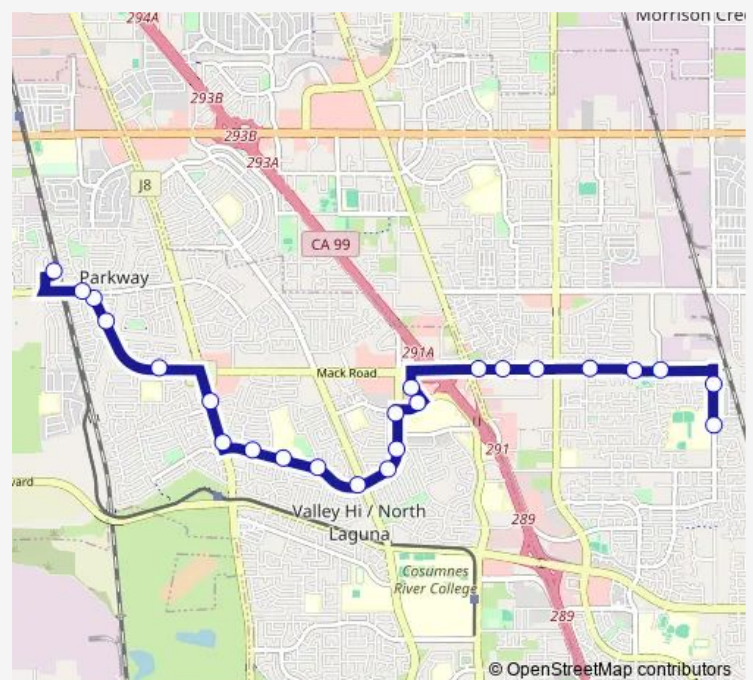

Valley HI DR & Bamford DR (Sb)

Valley HI DR & Grandstaff DR (Sb)

Valley HI DR & Levering WAY (Sb)

Valley HI DR & Center Pkwy (Eb)

Valley HI DR & Charmette WAY (Wb)

Valley HI DR & Meadow Park WAY (Wb)

Valley HI DR & Ething CT (Eb)

Franklin Blvd & Valley HI DR (Nb)

Franklin Blvd & Armadale WY (Nb)

Mack RD & Deer Creek DR (Wb)

Mack RD & Brooke Meadow DR (Wb)

### Route schedule

Cottonwood LN & IVY Creek DR (Nb) — Meadowview RD & Meadowview LRT (Nb)

Monday 15:50

Tuesday 15:50

Wednesday 15:50

Thursday 15:50

Friday 15:50

Saturday —

### Route info

Direction: Cottonwood LN & IVY Creek DR (Nb)

Stops: 24

Trip Duration: 0 hour 22 min

105 — Elsie

Meadowview RD & Brookfield DR (Wb)

Meadowview RD & Branchwood WAY (Wb)

Meadowview RD & Meadowview LRT (Nb)