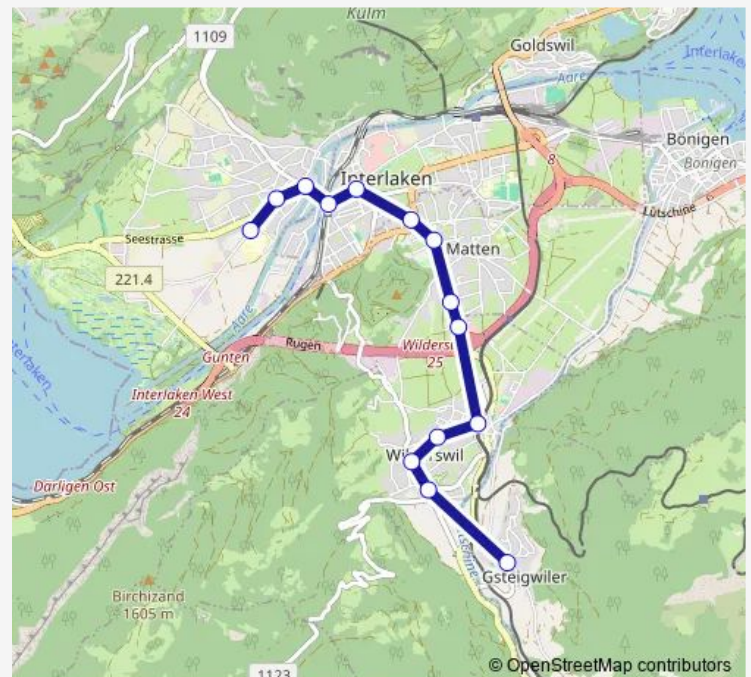

Wednesday 21:58-22:57

Thursday 07:27-22:57

Friday 07:27-22:57

Saturday 21:58-22:57

Sunday 07:27-22:57

Route info

Direction:

Stops: 0

Trip Duration: – min

Direction

Gsteigwiler, Dorf — Interlaken West, Bahnhof

11 stops

[Open route schedule](#)

Gsteigwiler, Dorf

Wilderswil, Hotel Heimat

Wilderswil, Lehngasse