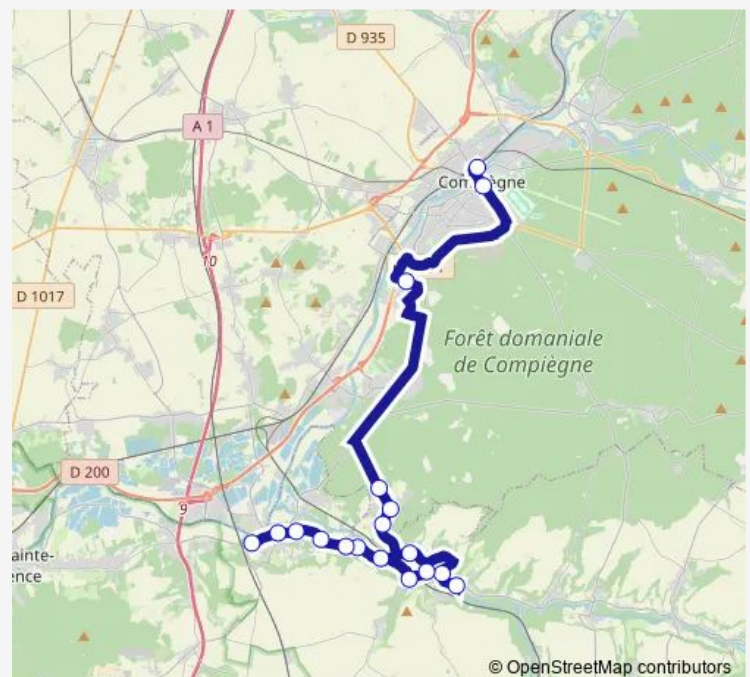

Saturday 08:26-13:03

Sunday —

Route info

Direction: Collège

Stops: 19

Trip Duration: 1 hour 4 min

© OpenStreetMap contributors

105 — Compiègne - Verberie

BusMaps

Direction

Collège — Gare Routière

19 stops

[Open route schedule](#)

Collège

Mairie

Rue des Saintines