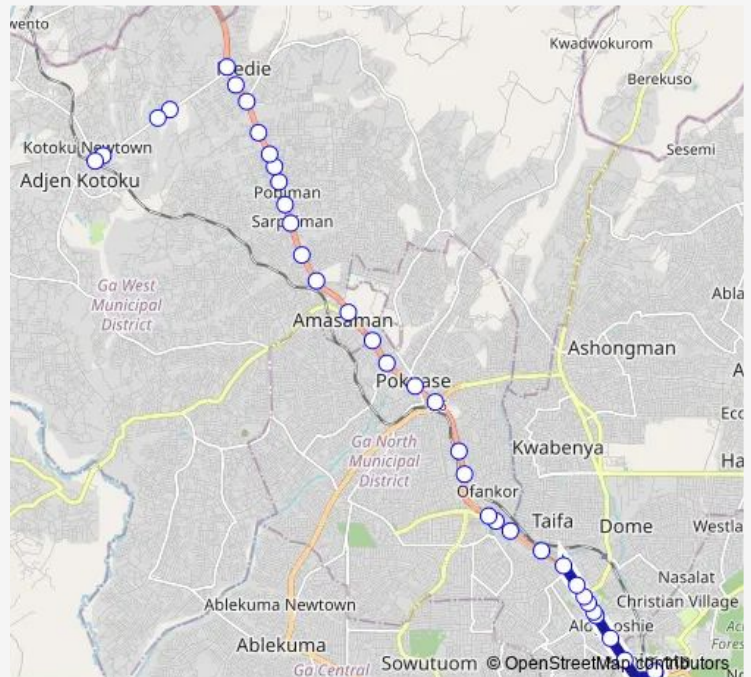

ABC Junction

Mile 7

Best Point

Achimota Mall

St. Johns

St John's Second

Tantra Hills

Taifa Junction

Fusi Junction

Amasaman

Toman

Route schedule

Achimota New Station — Kotokou

Monday 06:00

Tuesday 06:00

Wednesday 06:00

Thursday 06:00

Friday 06:00

Saturday 06:00

Sunday 06:00

Route info

Direction: Achimota New Station

Stops: 35

Trip Duration: 1 hour 23 min

Samsam

Gaogao

Medie

Bridge

Akotoshi No 2

School Junction

Kotokou

Direction