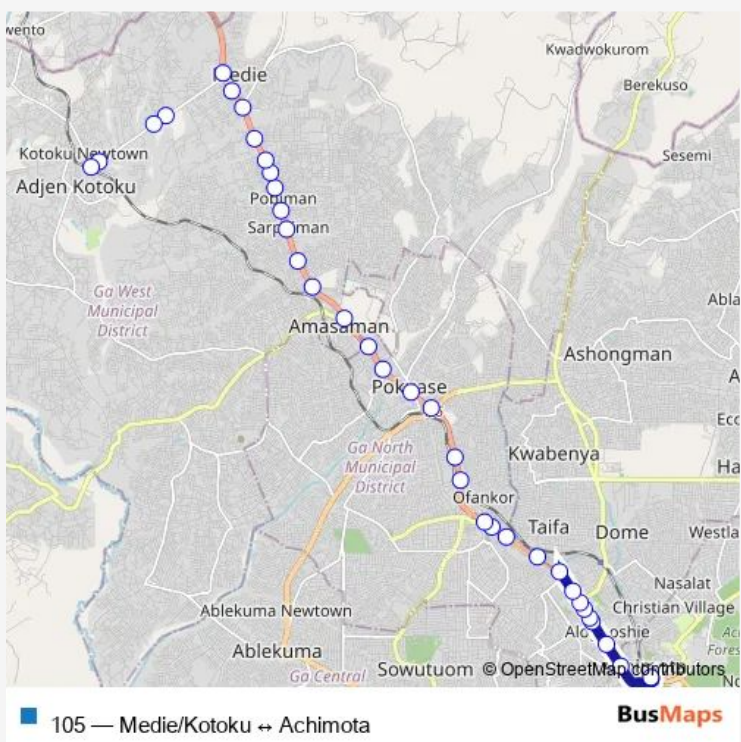

Bus 105 Medie/Kotoku ↔ Achimota

[Go to website](#)

Direction
 Achimota New Station — Kotokou
 35 stops
[Open route schedule](#)

- Achimota New Station
- Neoplan
- ABC Junction
- Mile 7
- Best Point
- Achimota Mall
- St. Johns
- St John's Second
- Tantra Hills
- Taifa Junction
- Spot M
- Income Tax
- Ofankor Barrier
- John Teye
- Agya Herbal
- ACP Junction
- Pokuase Junction
- Festus
- Fusi Junction
- Amasaman
- Toman

Route schedule
 Achimota New Station — Kotokou

Monday	06:00
Tuesday	06:00
Wednesday	06:00
Thursday	06:00
Friday	06:00
Saturday	06:00
Sunday	06:00

Route info
 Direction: Achimota New Station
 Stops: 35
 Trip Duration: 1 hour 23 min

Gaogao

Medie

Bridge

Akotoshi No 2

School Junction

Kotokou

Direction

Kotokou — Achimota New Station

Thursday 06:00

Friday 06:00

Saturday 06:00

Sunday 06:00

Route info

Direction: Kotokou

Stops: 37

Trip Duration: 1 hour 13 min