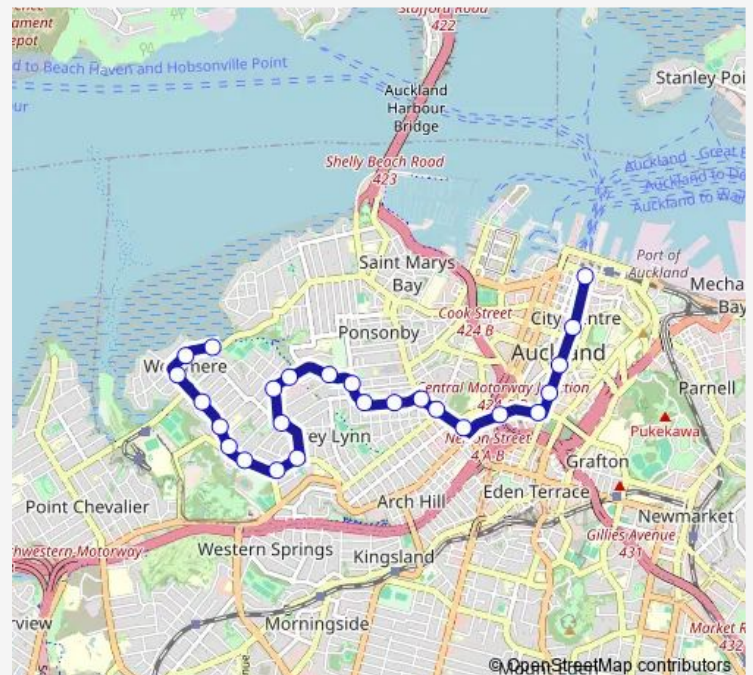

Thursday 05:45-23:05

Friday 05:45-23:05

Saturday 06:15-23:05

Sunday 06:15-23:05

Route info

Direction: Cox's Bay Reserve

Stops: 25

Trip Duration: 0 hour 30 min

105

Queen Street/Myers Park

Auckland Town Hall

Wellesley Street

Britomart Te Komititanga

Direction

Stop D Lower Albert — Cox's Bay Reserve

25 stops

[Open route schedule](#)

Stop D Lower Albert

Victoria Street West

St Matthews-in-the-City

Nicholas Street

Ymca

Rainbow Bridge/Karangahape Road

Ponsonby Road/Karangahape Road

Friday 06:20-23:30

Saturday 06:40-23:30

Sunday 06:40-23:30

Route info

Direction: Stop D Lower Albert

Stops: 25

Trip Duration: 0 hour 26 min

105 Bus time schedules and route maps are available in an offline PDF at busmaps.com. Use the busmaps.com website to see live bus times, train schedule or subway schedule, and step-by-step directions for all public transit in Auckland