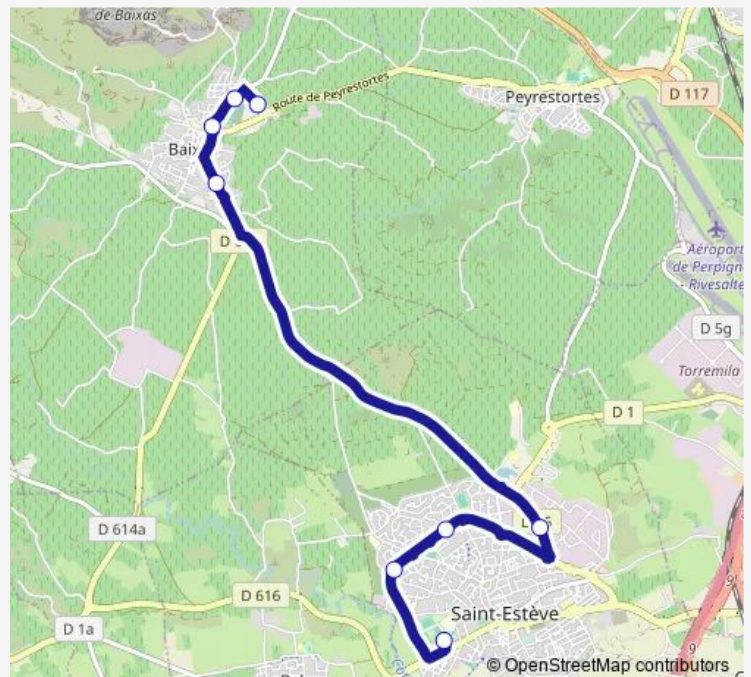

Bus 105 Baixas - Collège LE Riberal

[Go to website](#)

Direction

Collège LE Riberal — Baixas

8 stops

[Open route schedule](#)

Collège LE Riberal

Forêt

Méditerranée

Zone Industrielle

Templiers

Cayrol

Stade

Baixas

Route schedule

Collège LE Riberal — Baixas

Monday	16:55
Tuesday	16:55
Wednesday	12:20
Thursday	16:55
Friday	16:55
Saturday	—
Sunday	—

Route info

Direction: Collège LE Riberal

Stops: 8

Trip Duration: 0 hour 21 min

105 — Baixas - Collège LE Riberal

Direction