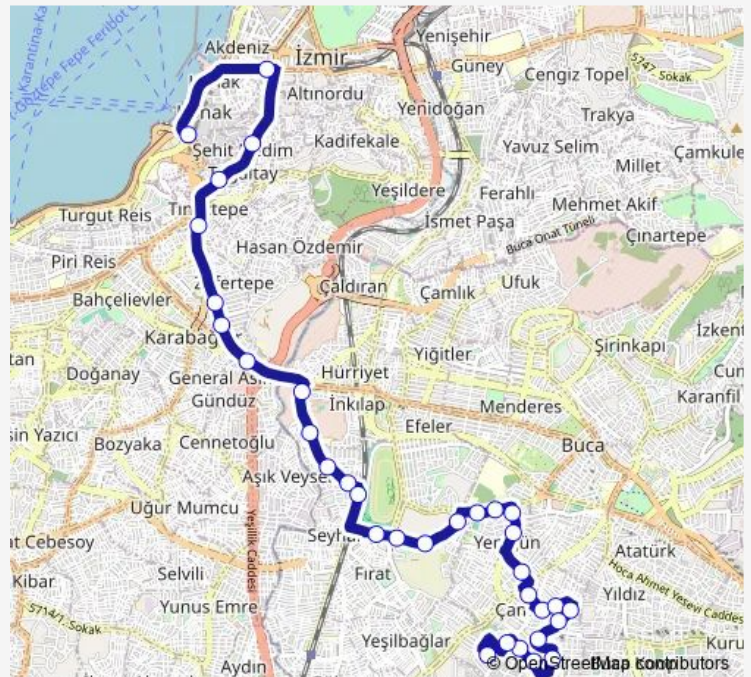

Thursday 06:00-23:20

Friday 06:00-23:20

Saturday 06:00-23:20

Sunday 06:15-23:20

Route info

Direction: Çamlıpınar Yeni Son Durak

Stops: 32

Trip Duration: 0 hour 46 min

105 — Çamlıkule - Konak

BusMaps

Akıncılar Merkez

Akıncılar Cami

Şirinyer Ertuğrul Gazi Anadolu Lisesi

Nato 1

Şelale Parkı

Konak Anadolu Lisesi

Friday 00:00-23:43

Saturday 00:00-23:30

Sunday 00:00-23:20

Route info

Direction: Konak

Stops: 33

Trip Duration: 0 hour 50 min

Lale