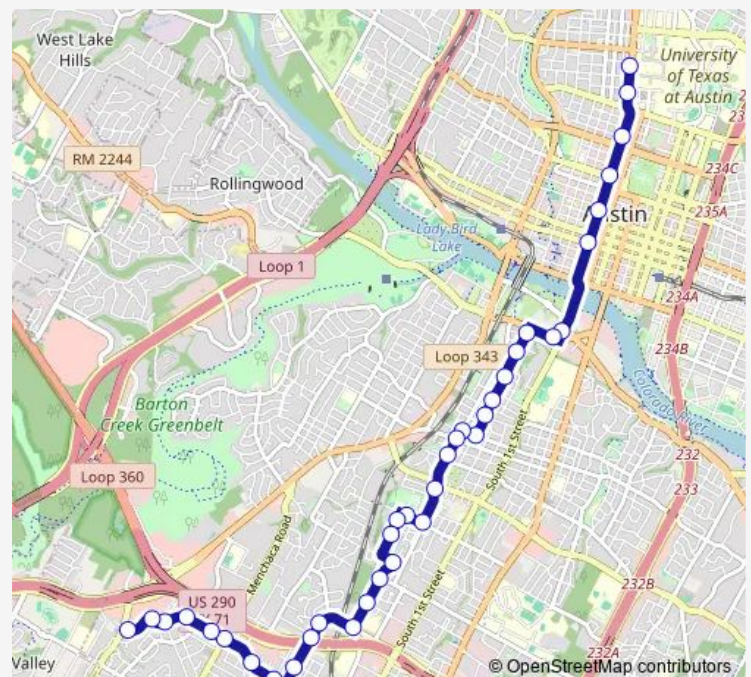

5th/Cumberland

1010 Cumberland/5th

2714 Raywood/Locke

Route schedule

UT West Mall Station (Sb) — 2700 Western Trails/Sagebrush

Monday 16:15-18:15

Tuesday 16:15-18:15

Wednesday 16:15-18:15

Thursday 16:15-18:15

Friday 16:15-18:15

Saturday —

Sunday —

Route info

Direction: UT West Mall Station (Sb)

Stops: 37

Trip Duration: 0 hour 36 min

Tuesday 06:45-08:30

Wednesday 06:45-08:30

Thursday 06:45-08:30

Friday 06:45-08:30

Saturday —

Sunday —

Route info

Direction: 2555 Western Trails/Sagebrush