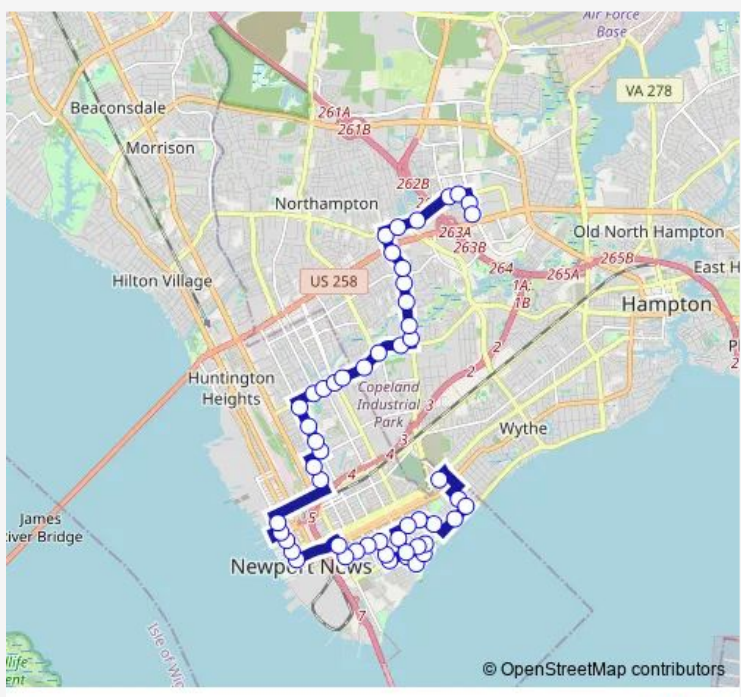

## Bus 105 Briarfield Rd

[Go to website](#)

**Direction**  
 Pine Chapel & Barrack — Maple & 27th  
 51 stops  
[Open route schedule](#)

- Pine Chapel & Barrack
- Coliseum & Pine Chapel
- Power Plant & Mercury
- Queen & Weaver
- Weaver & Roxbury
- Weaver & Aberdeen
- Aberdeen & Davis
- Aberdeen & Granger
- Aberdeen & Wingfield
- Briarfield & Aberdeen
- Briarfield & BIG Bethel
- Briarfield & Briarwood
- Briarfield & OLD Chestnut
- Briarfield & Chestnut
- Briarfield & Roanoke
- Briarfield & Wickham
- Marshall & Richard
- Marshall & Gloucester
- Marshall & Nansemond
- Marshall & Timber
- Marshall & 48th

Route schedule  
 Pine Chapel & Barrack — Maple & 27th

Monday	06:12-06:45
Tuesday	06:12-06:45
Wednesday	06:12-06:45
Thursday	06:12-06:45
Friday	06:12-06:45
Saturday	06:45
Sunday	06:45

Route info  
 Direction: Pine Chapel & Barrack  
 Stops: 51  
 Trip Duration: 1 hour 1 min

105 — Briarfield Rd BusMaps

Madison & 46th

Madison & 42nd

Madison & 40th

Washington & 37th

Newport News Transit Center

Washington & 29th

Washington & 26th

## Route info

Direction: Coliseum &amp; VON Schilling

Stops: 50

Trip Duration: 0 hour 58 min

Washington & 29th

Washington & 26th

25th & Huntington

Jefferson & 25th