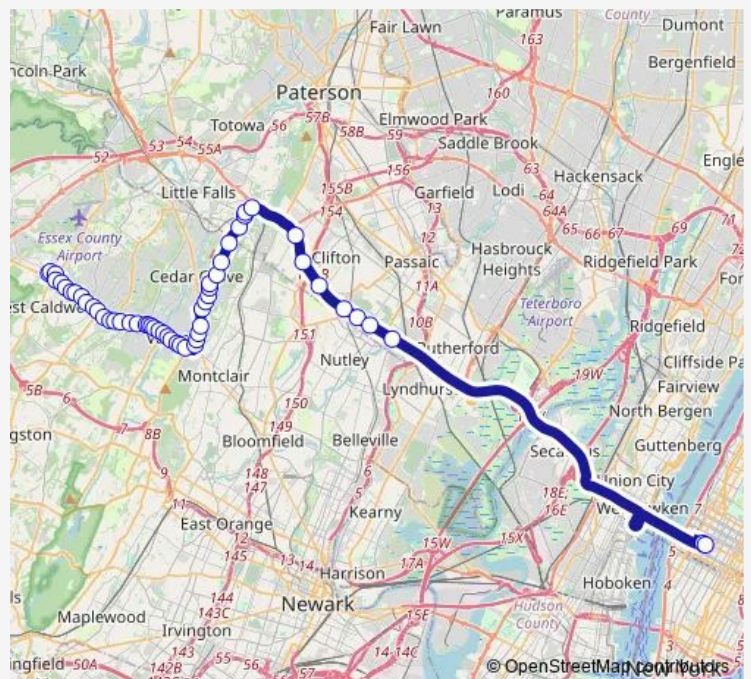

Bloomfield AVE AT Forest Ave

Bloomfield AVE AT West Lincoln St

Bloomfield AVE AT East Lincoln St

Route schedule

Kirkpatrick Lane AT Bloomfield Ave — PORT AUTHORITY BUS TERMINAL

Monday 05:25-08:25

Tuesday 05:25-08:25

Wednesday 05:25-08:25

Thursday 05:25-08:25

Friday 05:25-08:25

Saturday —

Sunday —

Route info

Direction: Kirkpatrick Lane AT Bloomfield Ave

Stops: 54

Trip Duration: 1 hour 3 min

Bloomfield AVE AT South Prospect St

Bloomfield AVE AT Lakeside Ave

Bloomfield AVE AT Park Pl

Bloomfield AVE AT Cumberland Ave

Bloomfield AVE AT Park Ave

Bloomfield AVE 15' W OF Malvern Pl.

Bloomfield AVE AT Brookdale Ave

Bloomfield AVE 15'E OF Westview Rd

Pompton AVE AT Louisburg Sq

Pompton AVE AT Westover Rd

Pompton AVE AT Nassau Rd

Pompton AVE AT Clairidge Dr

Ridge RD AT Jefferson St

Ridge RD AT Cedar Ridge Dr