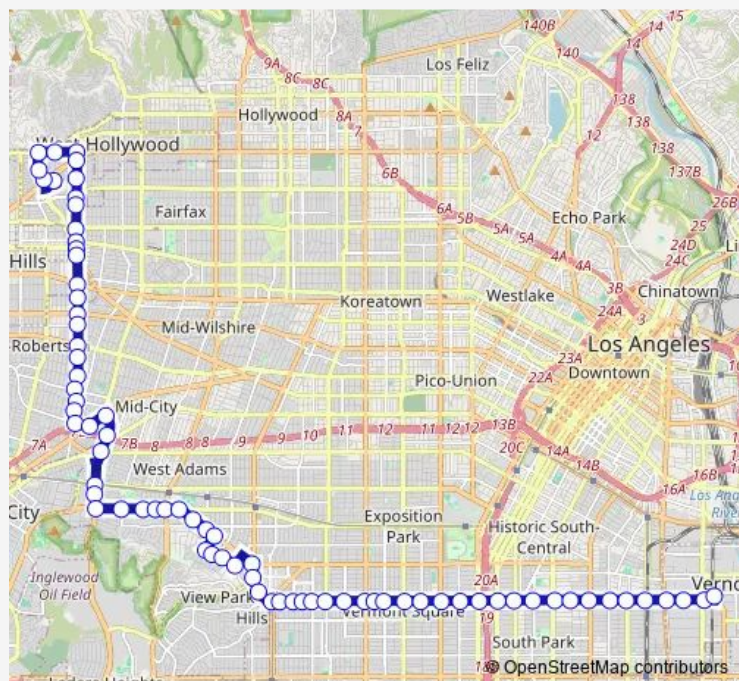

Vernon / Avalon

Vernon / San Pedro

Vernon / Main

Vernon / Broadway

Vernon / Figueroa

Vernon / Hoover

Vernon / Vermont

Vernon / Budlong

Vernon / Normandie

Vernon / Denker

Vernon / Harvard

Route schedule

Vernon Yard — Division 7 Layover

Monday 04:15-23:41

Tuesday 04:15-23:41

Wednesday 04:15-23:41

Thursday 04:15-23:41

Friday 04:15-23:41

Saturday 04:16-23:41

Sunday 04:16-23:41

Route info

Direction: Vernon Yard

Stops: 76

Trip Duration: 1 hour 19 min

105 — Metro Local Line

BusMaps

Vernon / Western

Vernon / Gramercy

Vernon / Arlington

Vernon / 4th

Vernon / 6th

Vernon / 8th