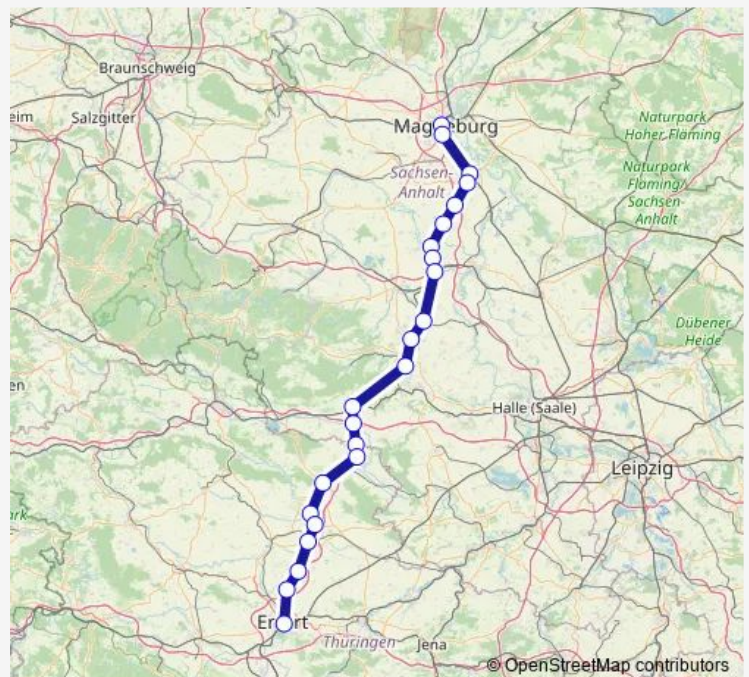

Rail RE 10

[Go to website](#)

Direction

undefined — undefined

0 stops

[Open route schedule](#)

Route schedule

undefined — undefined

Monday 05:47

Tuesday 05:47

Wednesday 05:47

Thursday 05:47

Friday 05:47

Saturday 05:47

Sunday 05:47

Route info

Direction:

Stops: 0

Trip Duration: – min

■ RE 10

Direction

Magdeburg Hbf — Sangerhausen

14 stops

[Open route schedule](#)

Magdeburg Hbf

Magdeburg-Buckau

Schönebeck (Elbe)

Schönebeck-Bad Salzelmen

Eggersdorf

Eickendorf

Förderstedt

Staßfurt